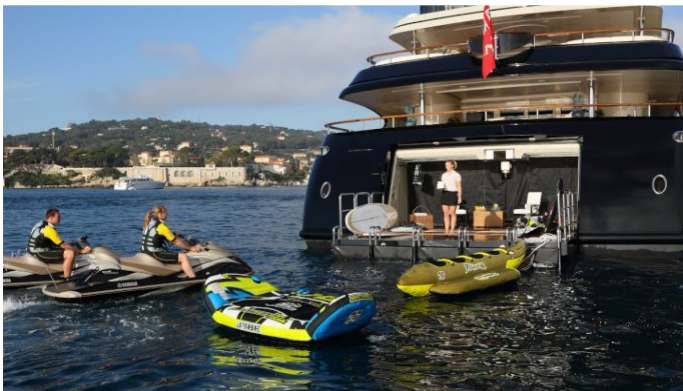

MORE PHOTOS, VIDEO OR INTERACTIVE DECK PLANS:

[CLICK HERE](#)

This document is not contractual. The yacht charters and their particulars displayed in the results above are displayed in good faith and whilst believed to be correct are not guaranteed. YachtCharterFleet.com does not warrant or assume any legal liability or responsibility for the accuracy, completeness, or usefulness of any information and/or images displayed. All information is subject to change without notice and is without warranty. Your preferred charter broker should provide you with yacht specifications, brochure and rates for your chosen dates during your charter yacht selection process. Starting prices are shown in a range of currencies for a one-week charter, unless otherwise indicated.