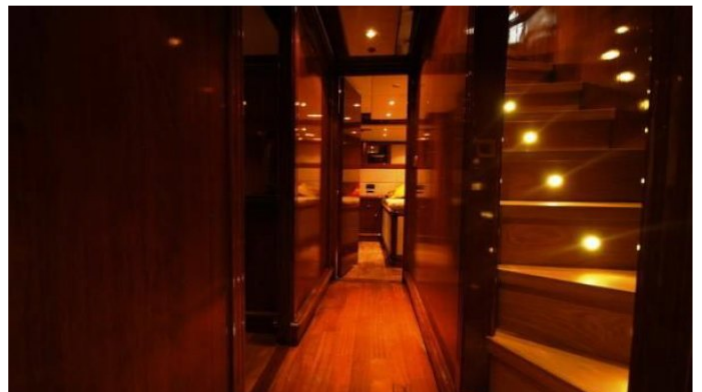

MORE PHOTOS, VIDEO OR INTERACTIVE DECK PLANS:

[CLICK HERE](#)