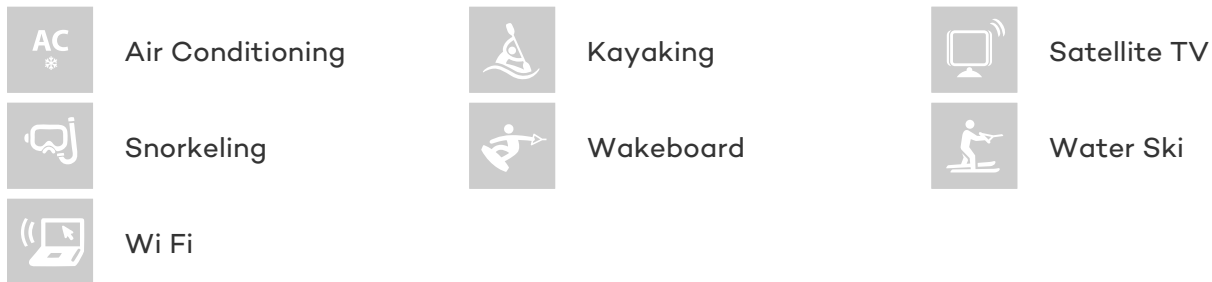

CAMY YACHT CHARTER

Superyacht CAMY was built in 2006 by Dalla Pietà. She is a 26m / 85ft DP 80 HT motor yacht with exterior design by Dalla Pietà and interior styling by Dalla Pietà. CAMY offers accommodation for up to 9 guests in 4 cabins with additional room for her crew of 3. She features a variety of amenities to ensure comfortable charter vacations, including Air Conditioning. She also carries an impressive collection of toys as listed below.

CAMY AMENITIES & TOYS

For a full up-to-date list of leisure facilities or amenities onboard Motor Yacht Camy please contact your Yacht Charter Broker prior to booking your vacation. If there is a particular water toy that you would like, but it is not listed, then it may be possible to rent this equipment for you.

MORE TENDERS, TOYS & YACHT AMMENITIES INFO:

[CLICK HERE](#)

CHARTER CAMY

If you are interested in chartering CAMY please contact your yacht charter broker for more information about booking a luxury charter vacation on board this Dalla Pietà superyacht .