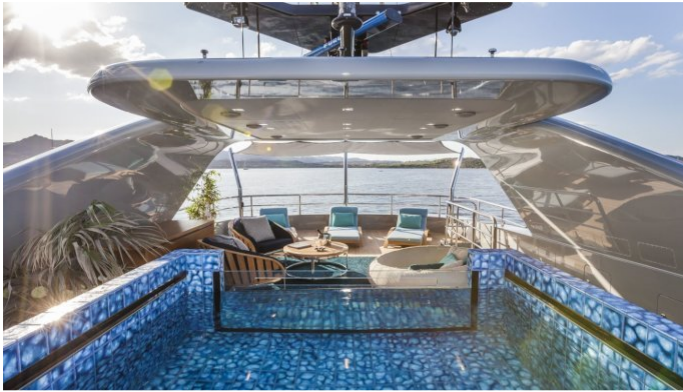

FOR MORE INFORMATION:

[CLICK HERE](#) 

or SCAN QR CODE

MORE PHOTOS, VIDEO OR INTERACTIVE DECK PLANS:

[CLICK HERE](#)

THE SHADOW YACHT CHARTER

Superyacht THE SHADOW was built in 2013 by Mondo Marine. She is a 41m / 135ft Custom motor yacht with exterior design by Cor D. Rover Design and interior styling by Luca Dini Design. THE SHADOW offers accommodation for up to 11 guests in 5 cabins with additional room for her crew of 8. She features a variety of amenities to ensure comfortable charter vacations, including Deck Jacuzzi, Stabilizers at Anchor, Stabilisers underway and Gym/exercise equipment. She also carries an impressive collection of toys as listed below.

THE SHADOW AMENITIES & TOYS

	Air Conditioning		Deck Jacuzzi		Fishing
	Gym		Inflatables		Ipod Docking
	Satcom		Satellite TV		Seabob
	Snorkeling		Stabilizers		Towable Toys
	Trampoline		Water Ski		Waverider
	Wi Fi				