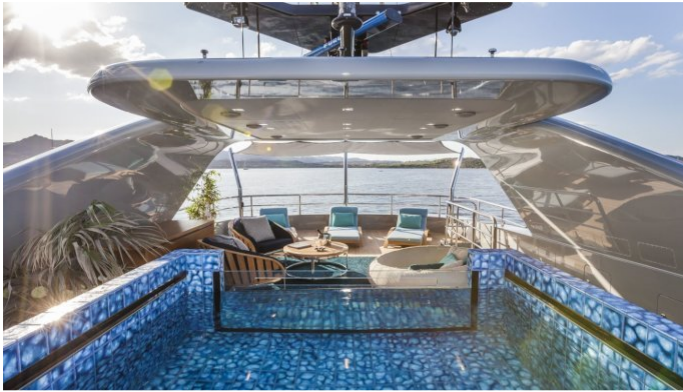

THE SHADOW

Yacht Charter Details for 'The Shadow', the 41m Superyacht built by Mondo Marine

SPECIFICATIONS

LENGTH
41m / 135ft

BEAM **DRAFT**
8.48m / 28ft 2.3m / 8ft

YEAR
2013

CRUISING SPEED
17 Knots

ACCOMMODATION

MORE PHOTOS, VIDEO OR INTERACTIVE DECK PLANS:

 [CLICK HERE](#)

THE SHADOW AMENITIES & TOYS

	Air Conditioning		At-Anchor Stabilizers		Deck Jacuzzi
	Fishing		Gym		Inflatables
	Ipod Docking		Satcom		Satellite TV
	Seabob		Snorkeling		Towable Toys
	Trampoline		Water Ski		Waverider
	Wi Fi				