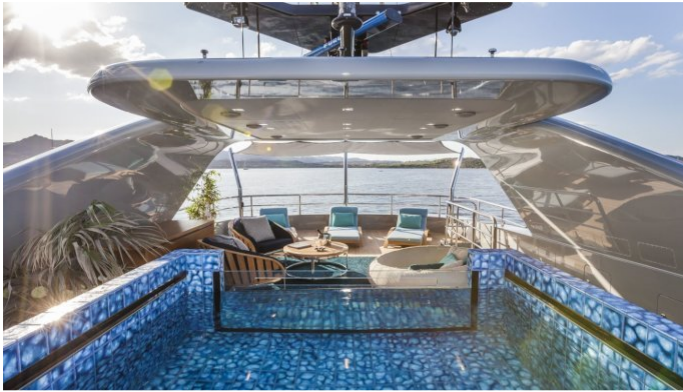

MORE PHOTOS, VIDEO OR INTERACTIVE DECK PLANS:

[CLICK HERE](#)