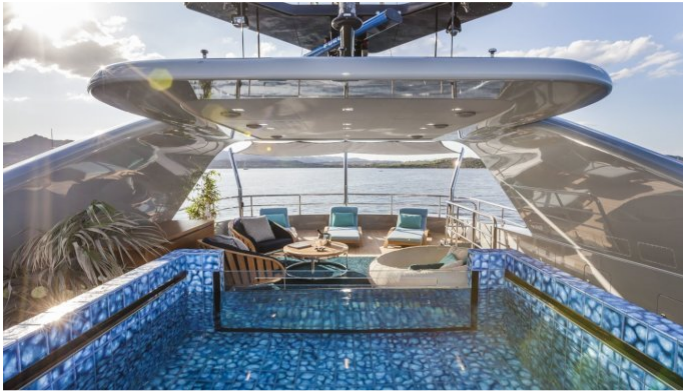

FOR MORE INFORMATION:

[CLICK HERE](#) 

or SCAN QR CODE

MORE PHOTOS, VIDEO OR INTERACTIVE DECK PLANS:

 [CLICK HERE](#)

THE SHADOW YACHT CHARTER

Superyacht THE SHADOW was built in 2013 by Mondo Marine. She is a 41m / 135ft custom motor yacht with exterior design by Cor D. Rover Design and interior styling by Luca Dini Design. THE SHADOW offers accommodation for up to 11 guests in 5 cabins with additional room for her crew of 8. She features a variety of amenities to ensure comfortable charter vacations, including Deck Jacuzzi, Jacuzzi (on deck), Stabilizers at Anchor, At anchor Stabilizers, Stabilisers underway, Stabilisers underway, Gym/exercise equipment and Gym. She also carries an impressive collection of toys as listed below.

THE SHADOW AMENITIES & TOYS

 AC	Air Conditioning		Deck Jacuzzi		Fishing
	Gym		Inflatables		Ipod Docking
	Satcom		Satellite TV		Seabob
	Snorkeling		Stabilizers		Towable Toys
	Trampoline		Water Ski		Waverider
	Wi Fi				