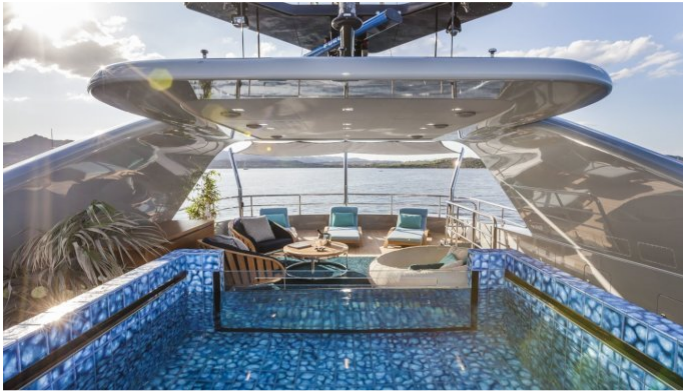

FOR MORE INFORMATION:

[CLICK HERE](#) 

or SCAN QR CODE

MORE PHOTOS, VIDEO OR INTERACTIVE DECK PLANS:

 [CLICK HERE](#)

THE SHADOW YACHT CHARTER

Superyacht THE SHADOW was built in 2013 by Mondo Marine. She is a 41m / 135ft Custom motor yacht with exterior design by Cor D. Rover Design and interior styling by Luca Dini Design. THE SHADOW offers accommodation for up to 11 guests in 5 cabins with additional room for her crew of 8. She features a variety of amenities to ensure comfortable charter vacations, including Deck Jacuzzi, Stabilizers at Anchor, Stabilisers underway and Gym/exercise equipment. She also carries an impressive collection of toys as listed below.

THE SHADOW AMENITIES & TOYS

 AC	Air Conditioning		Deck Jacuzzi		Fishing
	Gym		Inflatables		Ipod Docking
	Satcom		Satellite TV		Seabob
	Snorkeling		Stabilizers		Towable Toys
	Trampoline		Water Ski		Waverider
	Wi Fi				