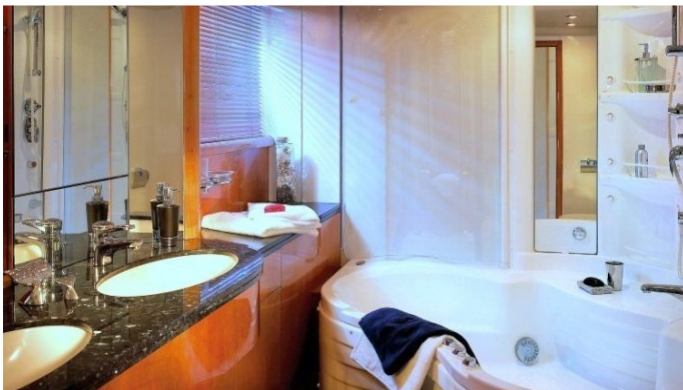

MORE PHOTOS, VIDEO OR INTERACTIVE DECK PLANS:

[CLICK HERE](#)

TAURI YACHT CHARTER

Superyacht TAURI was built in 2004 by Sunseeker. She is a 24.99m / 82ft sunseeker 82 motor yacht with exterior design by and interior styling by . TAURI offers accommodation for up to 6 guests in 4 cabins with additional room for her crew of 3. She features a variety of amenities to ensure comfortable charter vacations, including At anchor Stabilizers, Air Conditioning, Air Conditioning and WiFi connection on board. She also carries an impressive collection of toys as listed below.