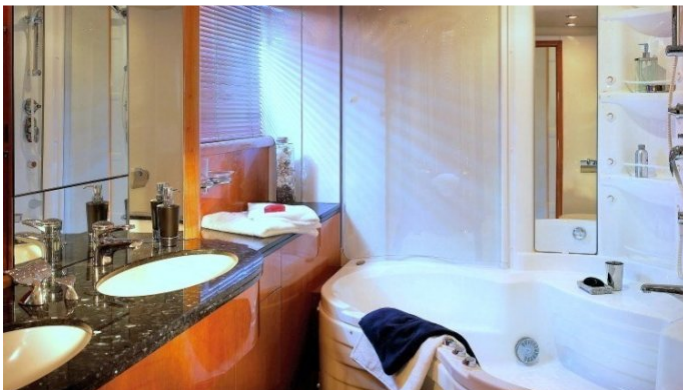

MORE PHOTOS, VIDEO OR INTERACTIVE DECK PLANS:

[CLICK HERE](#)

TAURI YACHT CHARTER

Superyacht TAURI was built in 2004 by Sunseeker. She is a 24.99m / 82ft Sunseeker 82 motor yacht with exterior design by . TAURI offers accommodation for up to 6 guests in 4 cabins with additional room for her crew of 3. She features a variety of amenities to ensure comfortable charter vacations, including At Anchor Stabilizers, Air Conditioning and WiFi connection on board. She also carries an impressive collection of toys as listed below.