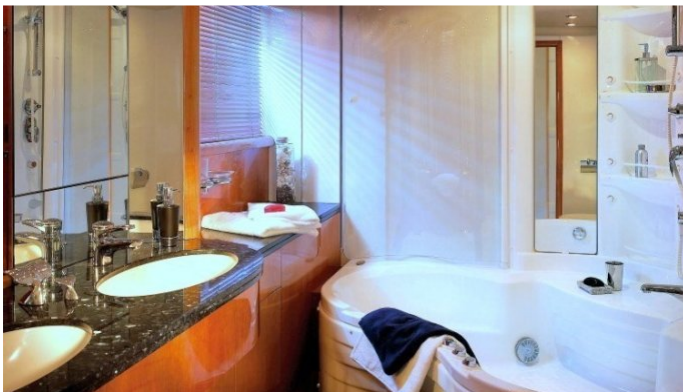

MORE PHOTOS, VIDEO OR INTERACTIVE DECK PLANS:

[CLICK HERE](#)

TAURI YACHT CHARTER

Superyacht TAURI was built in 2004 by Sunseeker. She is a 24.99m / 82ft sunseeker 82 motor yacht with exterior design by and interior styling by . TAURI offers accommodation for up to 6 guests in 4 cabins with additional room for her crew of 3. She features a variety of amenities to ensure comfortable charter vacations, including At anchor Stabilizers, Air Conditioning, Air Conditioning and WiFi connection on board. She also carries an impressive collection of toys as listed below.

TAURI AMENITIES & TOYS

	Air Conditioning		Games Consols		Kite Surf
	Paddleboard		Video-on-demand		Wi Fi
	Wind Surf				

For a full up-to-date list of leisure facilities or amenities onboard Motor Yacht Tauri please contact your Yacht Charter Broker prior to booking your vacation. If there is a particular water toy that you would like, but it is not listed, then it may be possible to rent this equipment for you.