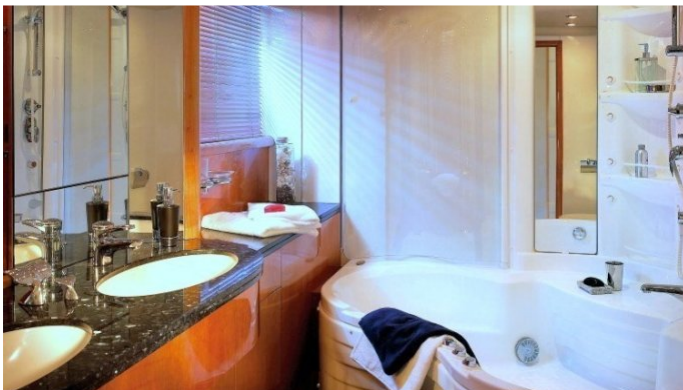

MORE PHOTOS, VIDEO OR INTERACTIVE DECK PLANS:

 [CLICK HERE](#)

TAURI YACHT CHARTER

Superyacht TAURI was built in 2004 by Sunseeker. She is a 24.99m / 82ft sunseeker 82 motor yacht with exterior design by and interior styling by . TAURI offers accommodation for up to 6 guests in 4 cabins with additional room for her crew of 3. She features a variety of amenities to ensure comfortable charter vacations, including At anchor Stabilizers, Air Conditioning, Air Conditioning and WiFi connection on board. She also carries an impressive collection of toys as listed below.