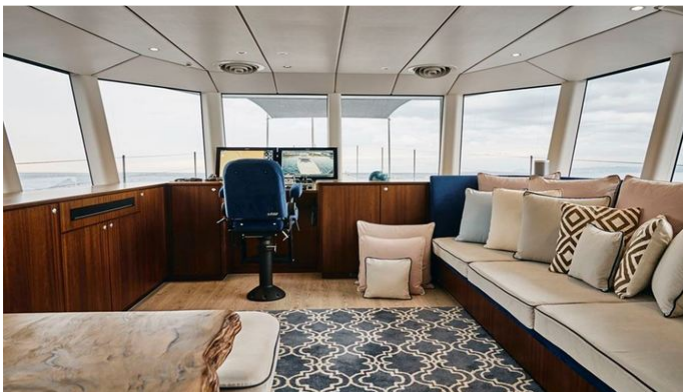

YEAR REFIT
2014

CRUISING SPEED
12 Knots

ACCOMMODATION

GUESTS	CABINS	CREW
6	3	3

CABIN CONFIGURATION
1 Master 1 VIP
1 Triple

CHARTER RATES

SUMMER
from
\$65,000 / week + expenses

WINTER
from
\$55,000 / week + expenses

Details correct as of 26 Apr, 2024

FOR MORE INFORMATION:

[CLICK HERE](#)

or SCAN QR CODE

MORE PHOTOS, VIDEO OR INTERACTIVE DECK PLANS:

[CLICK HERE](#)

ICEBERG YACHT CHARTER

Superyacht ICEBERG was built in 2014 by Circa Marine & Industrial. She is a 33.83m / 111' FPB 97 motor yacht with exterior design by Dashew Offshore and interior styling by Dashew Offshore. Iceberg offers accommodation for up to 6 guests in 3 cabins with additional room for her crew of 3. She features a variety of amenities to ensure comfortable charter vacations, including Bathing Platform. She also carries an impressive collection of toys as listed below.

ICEBERG AMENITIES & TOYS

Bathing Platform

Wi-Fi

Sunpads

Air Conditioning

For a full up-to-date list of leisure facilities or amenities onboard Motor Yacht Iceberg please contact your Yacht Charter Broker prior to booking your vacation. If there is a particular water toy that you would like, but it is not listed, then it may be possible to rent this equipment for you.