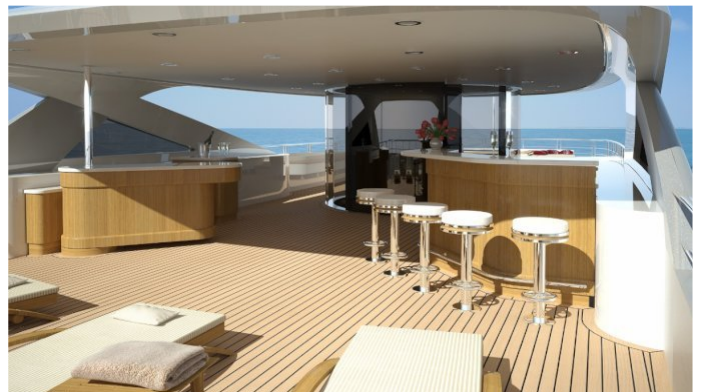

MORE PHOTOS, VIDEO OR INTERACTIVE DECK PLANS:

[CLICK HERE](#)

This document is not contractual. The yacht charters and their particulars displayed in the results above are displayed in good faith and whilst believed to be correct are not guaranteed. YachtCharterFleet.com does not warrant or assume any legal liability or responsibility for the accuracy, completeness, or usefulness of any information and/or images displayed. All information is subject to change without notice and is without warranty. Your preferred charter broker should provide you with yacht specifications, brochure and rates for your chosen dates during your charter yacht selection process. Starting prices are shown in a range of currencies for a one-week charter, unless otherwise indicated.