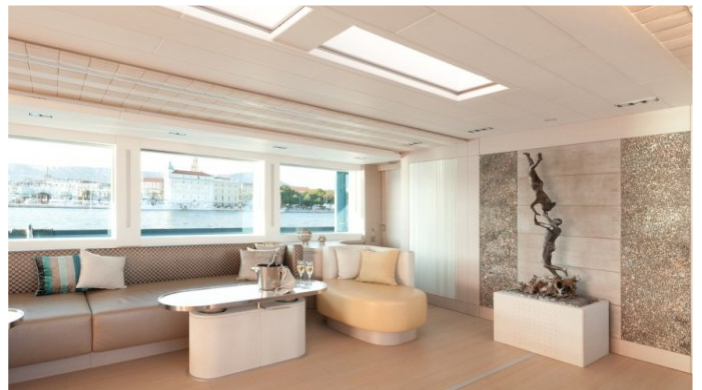

or SCAN QR CODE

MORE PHOTOS, VIDEO OR INTERACTIVE DECK PLANS:

[CLICK HERE](#)

PHILMI YACHT CHARTER

Superyacht PHILMI was built in 2014 by ISA. She is a 43.25m / 142ft motor yacht with exterior design by Andrea Vallicelli and interior styling by Sandrine Melot Richesse Intérieure. PHILMI offers accommodation for up to 10 guests in 5 cabins with additional room for her crew of 8. She features a variety of amenities to ensure comfortable charter vacations, including Air Conditioning, WiFi connection on board, Deck Jacuzzi, Gym/exercise equipment, Stabilisers underway and Stabilizers at Anchor. She also carries an impressive collection of toys as listed below.

PHILMI AMENITIES & TOYS

	Air Conditioning		Deck Jacuzzi		Diving
	Fishing		Gym		Inflatables
	Jet Ski		Kayaking		Paddleboard
	Stabilizers		Wakeboard		Water Ski
	Wi Fi				

For a full up-to-date list of leisure facilities or amenities onboard Motor Yacht Philmi please contact your Yacht Charter Broker prior to booking your vacation. If there is a particular water toy that you would like, but it is not listed, then it may be possible to rent this equipment for you.