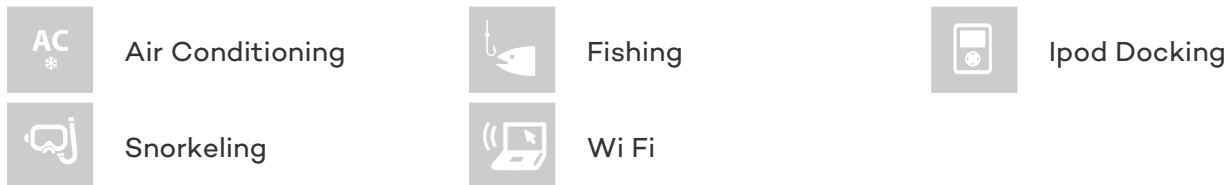

AELLO YACHT CHARTER

Superyacht AELLO was built in 1921 by Max Oertz. She is a 38.1m / 125ft sail yacht with exterior design by Max Oertz and interior styling by Owner. AELLO offers accommodation for up to 6 guests in 3 cabins with additional room for her crew of 5. She features a variety of amenities to ensure comfortable charter vacations, including Air Conditioning, WiFi connection on board and Air Conditioning. She also carries an impressive collection of toys as listed below.

AELLO AMENITIES & TOYS

For a full up-to-date list of leisure facilities or amenities onboard Sail Yacht Aello please contact your Yacht Charter Broker prior to booking your vacation. If there is a particular water toy that you would like, but it is not listed, then it may be possible to rent this equipment for you.

MORE TENDERS, TOYS & YACHT AMMENITIES INFO:

[CLICK HERE](#)

CHARTER AELLO

If you are interested in chartering AELLO please contact your yacht charter broker for more information about booking a luxury charter vacation on board this Max Oertz superyacht .