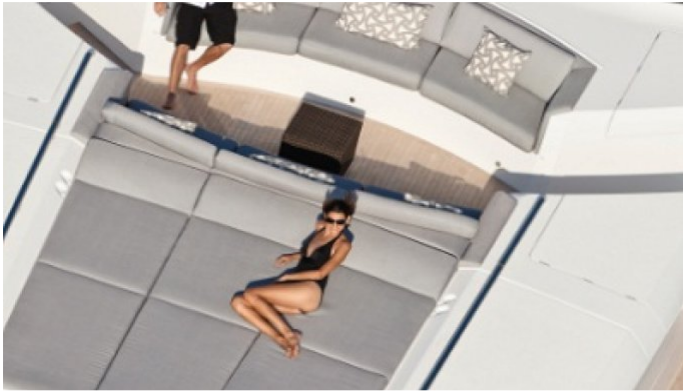

MORE PHOTOS, VIDEO OR INTERACTIVE DECK PLANS:

[CLICK HERE](#)