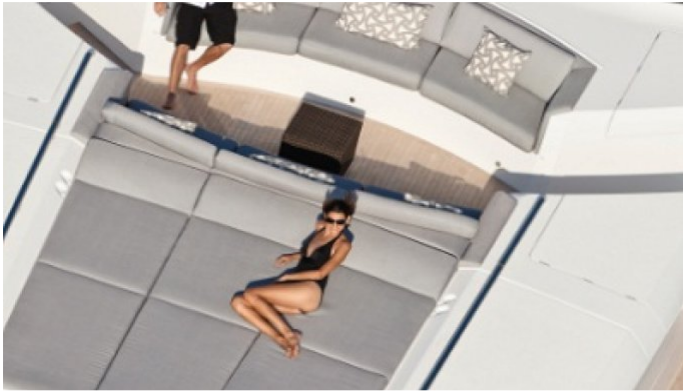

Details correct as of 21 Jul, 2017

FOR MORE INFORMATION:

[CLICK HERE](#) 

or SCAN QR CODE

MORE PHOTOS, VIDEO OR INTERACTIVE DECK PLANS:

[CLICK HERE](#)

IMPERIAL PRINCESS YACHT CHARTER

Superyacht IMPERIAL PRINCESS was built in 2012 by Princess. She is a 40.16m / 132ft princess 40m motor yacht with exterior design by Bannenberg & Rowell and interior styling by Bannenberg & Rowell. IMPERIAL PRINCESS offers accommodation for up to 10 guests in 5 cabins with additional room for her crew of 7. She features a variety of amenities to ensure comfortable charter vacations, including Jacuzzi (on deck), Air Conditioning, Air Conditioning, WiFi connection on board, Deck Jacuzzi, Gym/exercise equipment, Stabilisers underway, Stabilisers underway, Gym, Stabilizers at Anchor and At anchor Stabilizers. She also carries an impressive collection of toys as listed below.

IMPERIAL PRINCESS AMENITIES & TOYS

For a full up-to-date list of leisure facilities or amenities onboard Motor Yacht Imperial Princess please contact your Yacht Charter Broker prior to booking your vacation. If there is a particular water toy that you would like, but it is not listed, then it may be possible to rent this equipment for you.