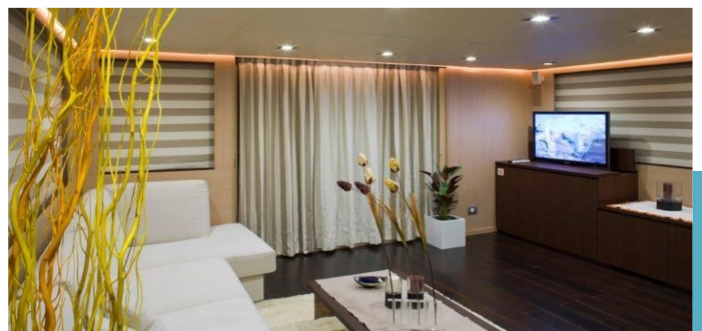

SUMMER
from
€42,500 / week + expenses

WINTER
from
€38,500 / week + expenses

Details correct as of 29 Oct, 2020

FOR MORE INFORMATION:

[CLICK HERE](#) 

or SCAN QR CODE

ARIA YACHT CHARTER

Superyacht ARIA was built in 2009 by C.Boat. She is a 27.3m / 90ft Conversion motor yacht with exterior design by . ARIA offers accommodation for up to 10 guests in 5 cabins with additional room for her crew of 5. She features a variety of amenities to ensure comfortable charter vacations, including Air Conditioning, Stabilisers underway, WiFi connection on board and Deck Jacuzzi. She also carries an impressive collection of toys as listed below.

ARIA AMENITIES & TOYS

	Air Conditioning		At-Anchor Stabilizers		BBQ
	Deck Jacuzzi		Diving		Fishing
	Kayaking		Paddleboard		Satellite TV
	Snorkeling		Towable Toys		Video-on-demand
	Water Ski		Wi Fi		

For a full up-to-date list of leisure facilities or amenities onboard Motor Yacht Aria please contact your Yacht Charter Broker prior to booking your vacation. If there is a particular water toy that you would like, but it is not listed, then it may be possible to rent this equipment for you.