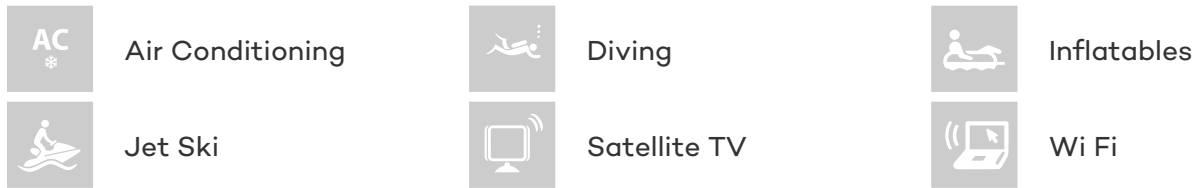

CINQUE YACHT CHARTER

Superyacht CINQUE was built in 2000 by Pershing. She is a 26.8m / 88ft pershing 88 motor yacht with exterior design by Pershing and interior styling by Pershing. CINQUE offers accommodation for up to 8 guests in 4 cabins with additional room for her crew of 4. She features a variety of amenities to ensure comfortable charter vacations, including Air Conditioning, Air Conditioning and WiFi connection on board. She also carries an impressive collection of toys as listed below.

CINQUE AMENITIES & TOYS

For a full up-to-date list of leisure facilities or amenities onboard Motor Yacht Cinque please contact your Yacht Charter Broker prior to booking your vacation. If there is a particular water toy that you would like, but it is not listed, then it may be possible to rent this equipment for you.

MORE TENDERS, TOYS & YACHT AMMENITIES INFO:

[CLICK HERE](#)

CHARTER CINQUE

If you are interested in chartering CINQUE please contact your yacht charter broker for more information about booking a luxury charter vacation on board this Pershing superyacht .