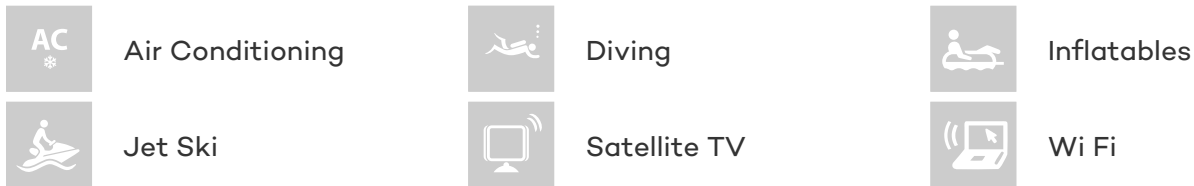

CINQUE YACHT CHARTER

Superyacht CINQUE was built in 2000 by Pershing. She is a 26.8m / 88ft pershing 88 motor yacht with exterior design by Pershing and interior styling by Pershing. CINQUE offers accommodation for up to 8 guests in 4 cabins with additional room for her crew of 4. She features a variety of amenities to ensure comfortable charter vacations, including Air Conditioning, Air Conditioning and WiFi connection on board. She also carries an impressive collection of toys as listed below.

CINQUE AMENITIES & TOYS

For a full up-to-date list of leisure facilities or amenities onboard Motor Yacht Cinque please contact your Yacht Charter Broker prior to booking your vacation. If there is a particular water toy that you would like, but it is not listed, then it may be possible to rent this equipment for you.

MORE TENDERS, TOYS & YACHT AMMENITIES INFO:

[CLICK HERE](#)

CHARTER CINQUE

If you are interested in chartering CINQUE please contact your yacht charter broker for more information about booking a luxury charter vacation on board this Pershing superyacht .