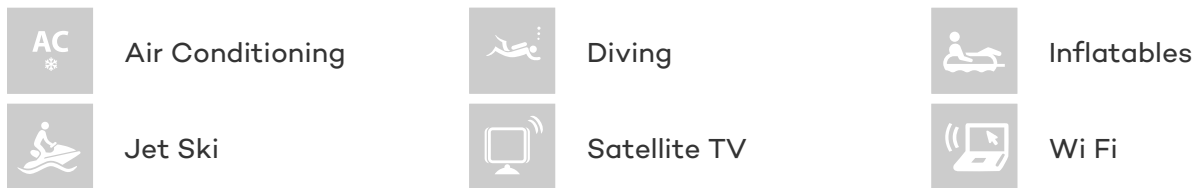

CINQUE YACHT CHARTER

Superyacht CINQUE was built in 2000 by Pershing. She is a 26.8m / 88ft pershing 88 motor yacht with exterior design by Pershing and interior styling by Pershing. CINQUE offers accommodation for up to 8 guests in 4 cabins with additional room for her crew of 4. She features a variety of amenities to ensure comfortable charter vacations, including Air Conditioning, Air Conditioning and WiFi connection on board. She also carries an impressive collection of toys as listed below.

CINQUE AMENITIES & TOYS

For a full up-to-date list of leisure facilities or amenities onboard Motor Yacht Cinque please contact your Yacht Charter Broker prior to booking your vacation. If there is a particular water toy that you would like, but it is not listed, then it may be possible to rent this equipment for you.

MORE TENDERS, TOYS & YACHT AMMENITIES INFO:

[CLICK HERE](#)

CHARTER CINQUE

If you are interested in chartering CINQUE please contact your yacht charter broker for more information about booking a luxury charter vacation on board this Pershing superyacht .