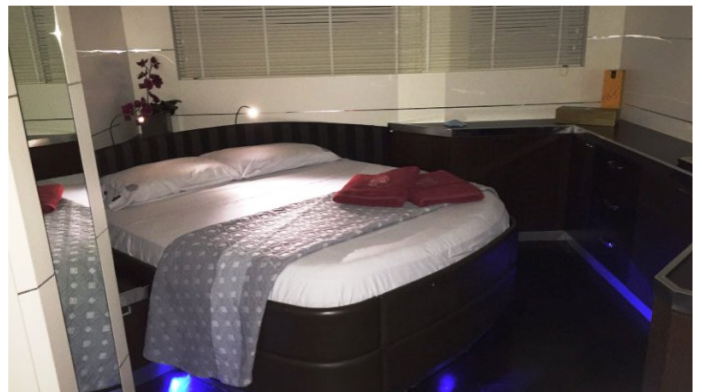

MORE PHOTOS, VIDEO OR INTERACTIVE DECK PLANS:

[CLICK HERE](#)