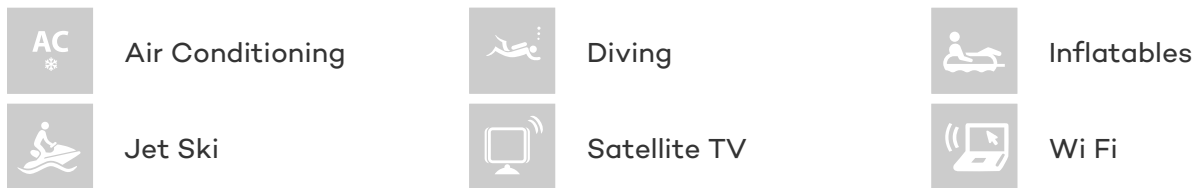

| GUESTS | CABINS | CREW |
|--------|--------|------|
| 8 | 4 | 4 |

CABIN CONFIGURATION

1 Master 1 Vip
2 Twin

CHARTER RATES

SUMMER
from
€30,000 / week + expenses

WINTER
from
€30,000 / week + expenses

Details correct as of 28 Jun, 2017

FOR MORE INFORMATION:

[CLICK HERE](#) 

or SCAN QR CODE

MORE PHOTOS, VIDEO OR INTERACTIVE DECK PLANS:

[CLICK HERE](#)

CINQUE YACHT CHARTER

Superyacht CINQUE was built in 2000 by Pershing. She is a 26.8m / 88ft pershing 88 motor yacht with exterior design by Pershing and interior styling by Pershing. CINQUE offers accommodation for up to 8 guests in 4 cabins with additional room for her crew of 4. She features a variety of amenities to ensure comfortable charter vacations, including Air Conditioning, Air Conditioning and WiFi connection on board. She also carries an impressive collection of toys as listed below.

CINQUE AMENITIES & TOYS

For a full up-to-date list of leisure facilities or amenities onboard Motor Yacht Cinque please contact your Yacht Charter Broker prior to booking your vacation. If there is a particular water toy that you would like, but it is not listed, then it may be possible to rent this equipment for you.