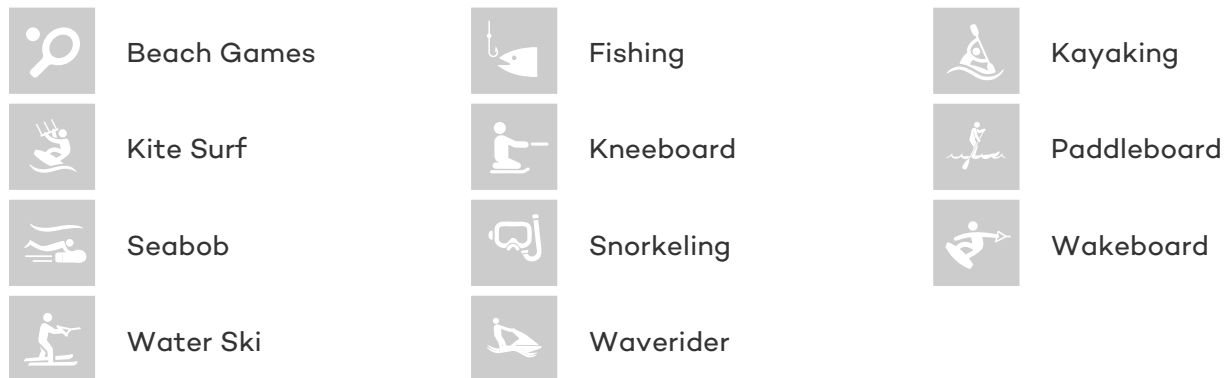

## KING BABY YACHT CHARTER

Superyacht KING BABY was built in 2016 by IAG Yachts. She is a 42.7m / 140ft IAG 135 motor yacht with exterior design by Evan K Marshall and interior styling by Evan K Marshall. KING BABY offers accommodation for up to 12 guests in 5 cabins with additional room for her crew of 9. She features a variety of amenities to ensure comfortable charter vacations, including Jacuzzi (on deck) and Lift (Elevator). She also carries an impressive collection of toys as listed below.

## KING BABY AMENITIES & TOYS

For a full up-to-date list of leisure facilities or amenities onboard Motor Yacht King Baby please contact your Yacht Charter Broker prior to booking your vacation. If there is a particular water toy that you would like, but it is not listed, then it may be possible to rent this equipment for you.