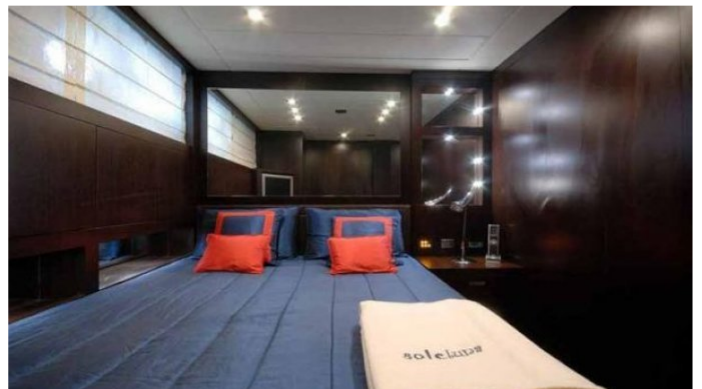

or SCAN QR CODE

MORE PHOTOS, VIDEO OR INTERACTIVE DECK PLANS:

[CLICK HERE](#)

SOLELUNA YACHT CHARTER

Superyacht SOLELUNA was built in 2007 by Overmarine. She is a 28m / 92ft mangusta 92 motor yacht with exterior design by Stefano Righini and interior styling by . SOLELUNA offers accommodation for up to 8 guests in 4 cabins with additional room for her crew of 4. She features a variety of amenities to ensure comfortable charter vacations, including . She also carries an impressive collection of toys as listed below.