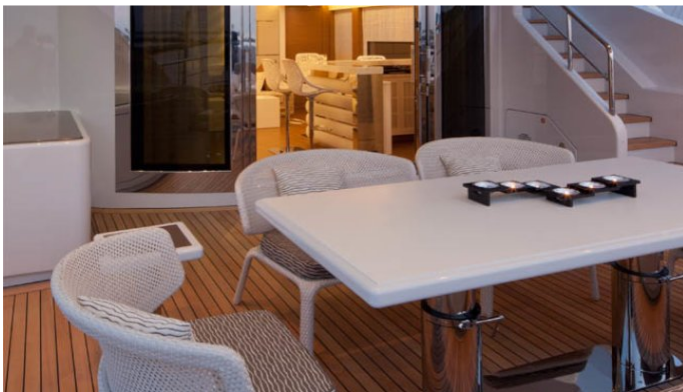

MORE PHOTOS, VIDEO OR INTERACTIVE DECK PLANS:

[CLICK HERE](#)