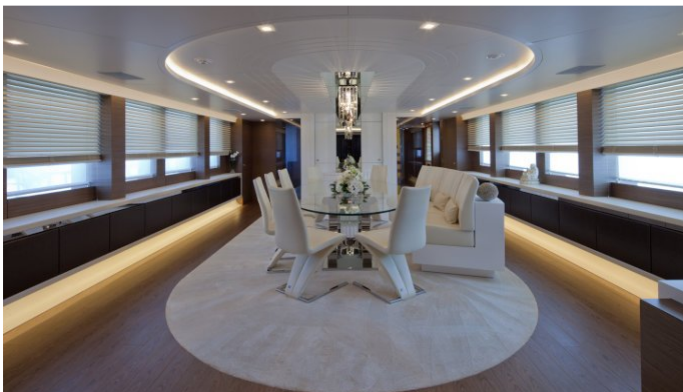

or SCAN QR CODE

MORE PHOTOS, VIDEO OR INTERACTIVE DECK PLANS:

[CLICK HERE](#)

AZIZA YACHT CHARTER

Superyacht AZIZA was built in 2013 by ISA. She is a 41m / 135ft isa 41m motor yacht with exterior design by Andrea Vallicelli and interior styling by ISA. AZIZA offers accommodation for up to 8 guests in 4 cabins with additional room for her crew of 7. She features a variety of amenities to ensure comfortable charter vacations, including Air Conditioning, Stabilizers at Anchor, Stabilisers underway, Deck Jacuzzi, Gym/exercise equipment and WiFi connection on board. She also carries an impressive collection of toys as listed below.

AZIZA AMENITIES & TOYS

	Air Conditioning		Beach Club		Deck Jacuzzi
	Diving		Gym		Satcom
	Snorkeling		Stabilizers		Wakeboard
	Wi Fi				

For a full up-to-date list of leisure facilities or amenities onboard Motor Yacht Aziza please contact your Yacht Charter Broker prior to booking your vacation. If there is a particular water toy that you would like, but it is not listed, then it may be possible to rent this equipment for you.