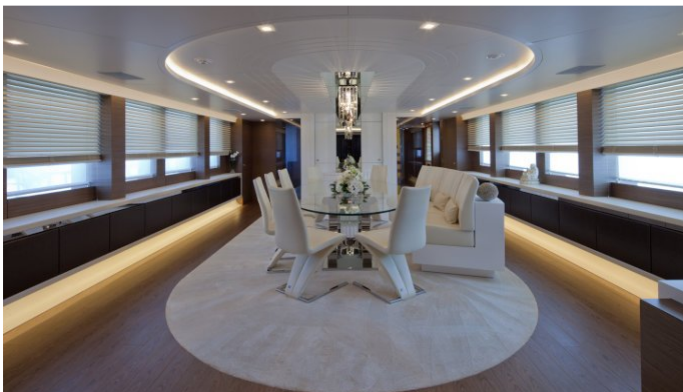

MORE PHOTOS, VIDEO OR INTERACTIVE DECK PLANS:

[CLICK HERE](#)