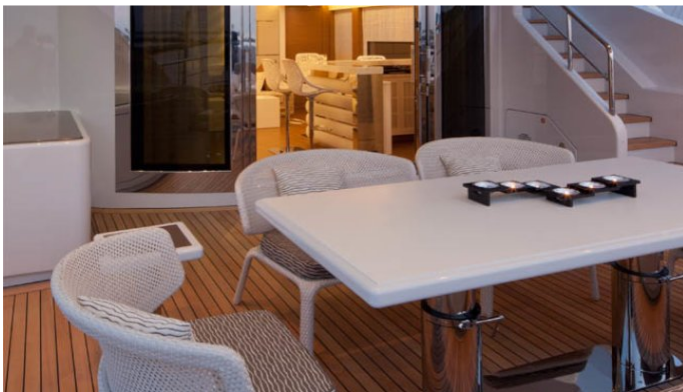

or SCAN QR CODE

MORE PHOTOS, VIDEO OR INTERACTIVE DECK PLANS:

[CLICK HERE](#)

AZIZA YACHT CHARTER

Superyacht AZIZA was built in 2013 by ISA. She is a 41m / 135ft isa 41m motor yacht with exterior design by Andrea Vallicelli and interior styling by ISA. AZIZA offers accommodation for up to 8 guests in 4 cabins with additional room for her crew of 7. She features a variety of amenities to ensure comfortable charter vacations, including Air Conditioning, Stabilizers at Anchor, Stabilisers underway, Deck Jacuzzi, Gym/exercise equipment and WiFi connection on board. She also carries an impressive collection of toys as listed below.

AZIZA AMENITIES & TOYS

	Air Conditioning		Beach Club		Deck Jacuzzi
	Diving		Gym		Satcom
	Snorkeling		Stabilizers		Wakeboard
	Wi Fi				

For a full up-to-date list of leisure facilities or amenities onboard Motor Yacht Aziza please contact your Yacht Charter Broker prior to booking your vacation. If there is a particular water toy that you would like, but it is not listed, then it may be possible to rent this equipment for you.