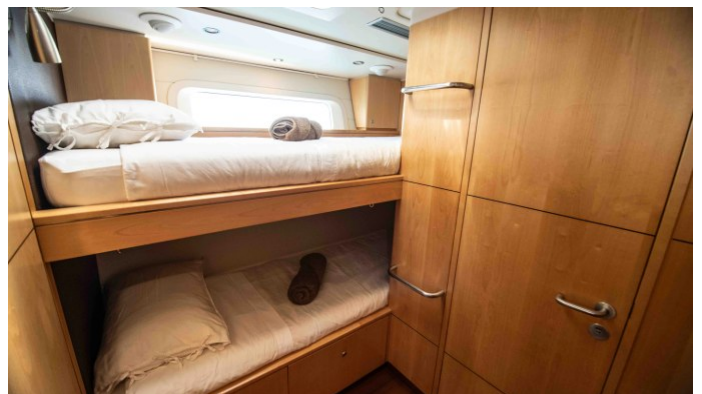

ACCOMMODATION

GUESTS	CABINS	CREW
6	3	3

CABIN CONFIGURATION
1 Master 1 Double
1 Double/Twin

CHARTER RATES

SUMMER
from
€32,000 / week + expenses

WINTER
from
€32,000 / week + expenses

Details correct as of 7 Apr, 2026

FOR MORE INFORMATION:

[CLICK HERE](#) 

or SCAN QR CODE

MORE PHOTOS, VIDEO OR INTERACTIVE DECK PLANS:

 [CLICK HERE](#)

BLACK PEARL II YACHT CHARTER

Superyacht BLACK PEARL II was built in 2008 by Baltic Yachts. She is a 23.6m / 77'5 sail yacht with exterior design by and interior styling by Rhoades Young . Black Pearl II offers accommodation for up to 6 guests in 3 cabins with additional room for her crew of 3. She features a variety of amenities to ensure comfortable charter vacations, including Air Conditioning. She also carries an impressive collection of toys as listed below.

BLACK PEARL II AMENITIES & TOYS

Sun Deck

Air Conditioning

For a full up-to-date list of leisure facilities or amenities onboard Sail Yacht Black Pearl II please contact your Yacht Charter Broker prior to booking your vacation. If there is a particular water toy that you would like, but it is not listed, then it may be possible to rent this equipment for you.