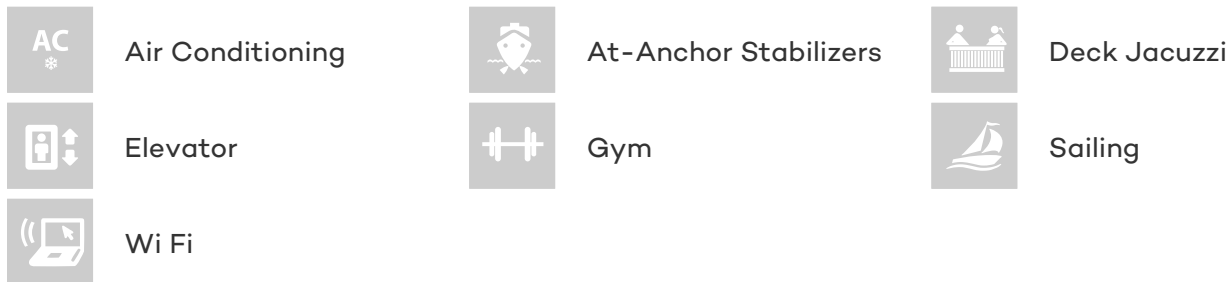

SMILING T YACHT CHARTER

Superyacht SMILING T was built in 2011 by Jade Yachts. She is a 27.4m / 90ft Custom motor yacht with exterior design by JC Espinosa. SMILING T offers accommodation for up to 6 guests in 3 cabins with additional room for her crew of 4. She features a variety of amenities to ensure comfortable charter vacations, including Air Conditioning, Stabilizers at Anchor, WiFi connection on board and Deck Jacuzzi. She also carries an impressive collection of toys as listed below.

SMILING T AMENITIES & TOYS

For a full up-to-date list of leisure facilities or amenities onboard Motor Yacht Smiling T please contact your Yacht Charter Broker prior to booking your vacation. If there is a particular water toy that you would like, but it is not listed, then it may be possible to rent this equipment for you.

MORE TENDERS, TOYS & YACHT AMMENITIES INFO:

[CLICK HERE](#)

CHARTER SMILING T

If you are interested in chartering SMILING T please contact your yacht charter broker for more information about booking a luxury charter vacation on board this Jade Yachts superyacht .