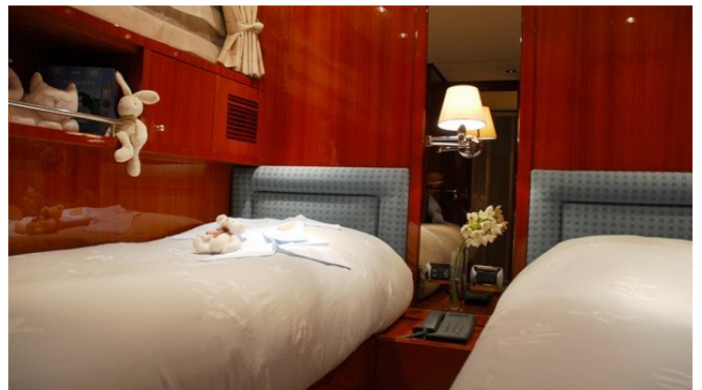

MORE PHOTOS, VIDEO OR INTERACTIVE DECK PLANS:

[CLICK HERE](#)