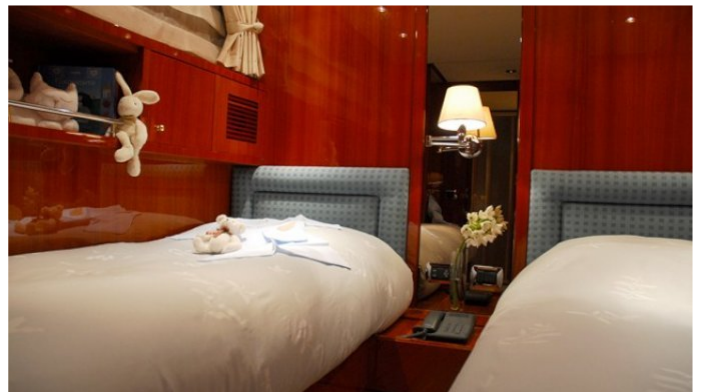

MORE PHOTOS, VIDEO OR INTERACTIVE DECK PLANS:

[CLICK HERE](#)