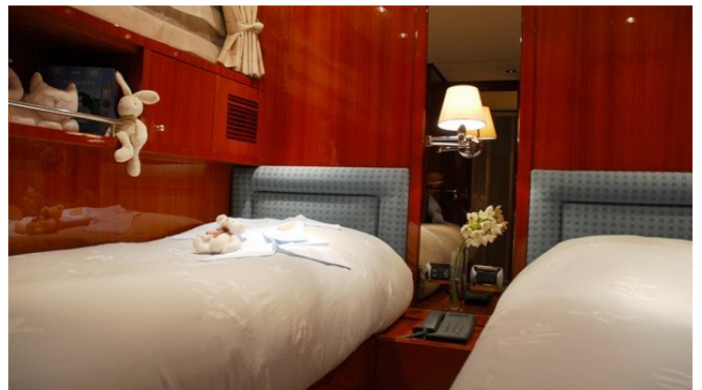

CRUISING SPEED
22 Knots

ACCOMMODATION

GUESTS	CABINS	CREW
9	4	2

CABIN CONFIGURATION

1 Master	1 Double
2 Twin	1 Pullman

CHARTER RATES

Details correct as of 22 Oct, 2018

FOR MORE INFORMATION:

[CLICK HERE](#) 

or SCAN QR CODE

MORE PHOTOS, VIDEO OR INTERACTIVE DECK PLANS:

[CLICK HERE](#)

NEL BLU YACHT CHARTER

Superyacht NEL BLU was built in 2003 by Sanlorenzo. She is a 23.95m / 79ft motor yacht with exterior design by . NEL BLU offers accommodation for up to 9 guests in 4 cabins with additional room for her crew of 2. She features a variety of amenities to ensure comfortable charter vacations, including Air Conditioning and WiFi connection on board. She also carries an impressive collection of toys as listed below.

NEL BLU AMENITIES & TOYS

Air Conditioning

Wi Fi

For a full up-to-date list of leisure facilities or amenities onboard Motor Yacht Nel Blu please contact your Yacht Charter Broker prior to booking your vacation. If there is a particular water toy that you would like, but it is not listed, then it may be possible to rent this equipment for you.