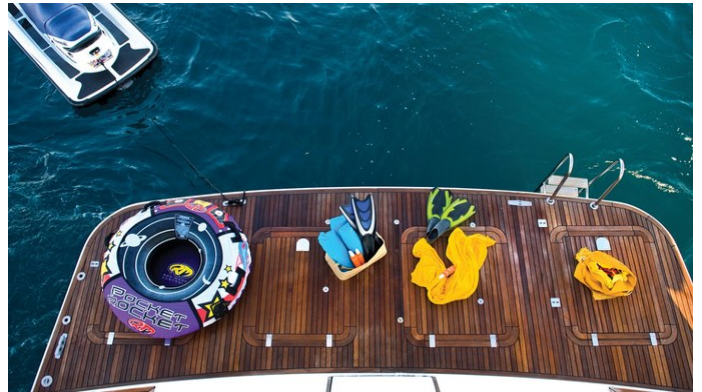

MORE PHOTOS, VIDEO OR INTERACTIVE DECK PLANS:

[CLICK HERE](#)