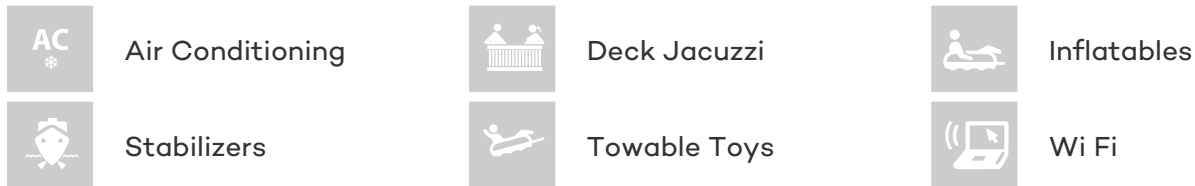

ROUGH DIAMOND YACHT CHARTER

Superyacht ROUGH DIAMOND was built in 2010 by Princess. She is a 25.93m / 85ft princess 85 motor yacht with exterior design by Princess and interior styling by . ROUGH DIAMOND offers accommodation for up to 8 guests in 4 cabins with additional room for her crew of 3. She features a variety of amenities to ensure comfortable charter vacations, including Air Conditioning, Stabilizers at Anchor, WiFi connection on board and Deck Jacuzzi. She also carries an impressive collection of toys as listed below.

ROUGH DIAMOND AMENITIES & TOYS

For a full up-to-date list of leisure facilities or amenities onboard Motor Yacht Rough Diamond please contact your Yacht Charter Broker prior to booking your vacation. If there is a particular water toy that you would like, but it is not listed, then it may be possible to rent this equipment for you.

MORE TENDERS, TOYS & YACHT AMMENITIES INFO:

[CLICK HERE](#)

CHARTER ROUGH DIAMOND

If you are interested in chartering ROUGH DIAMOND please contact your yacht charter broker for more information about booking a luxury charter vacation on board this Princess superyacht .