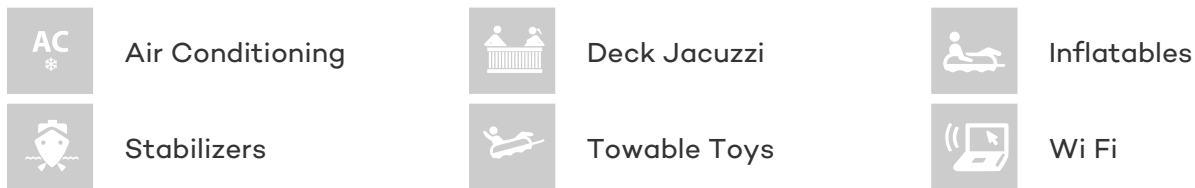

ROUGH DIAMOND YACHT CHARTER

Superyacht ROUGH DIAMOND was built in 2010 by Princess. She is a 25.93m / 85ft Princess 85 motor yacht with exterior design by Princess. ROUGH DIAMOND offers accommodation for up to 8 guests in 4 cabins with additional room for her crew of 3. She features a variety of amenities to ensure comfortable charter vacations, including Air Conditioning, Stabilizers at Anchor, WiFi connection on board and Deck Jacuzzi. She also carries an impressive collection of toys as listed below.

ROUGH DIAMOND AMENITIES & TOYS

For a full up-to-date list of leisure facilities or amenities onboard Motor Yacht Rough Diamond please contact your Yacht Charter Broker prior to booking your vacation. If there is a particular water toy that you would like, but it is not listed, then it may be possible to rent this equipment for you.

MORE TENDERS, TOYS & YACHT AMMENITIES INFO:

[CLICK HERE](#)

CHARTER ROUGH DIAMOND

If you are interested in chartering ROUGH DIAMOND please contact your yacht charter broker for more information about booking a luxury charter vacation on board this Princess superyacht .