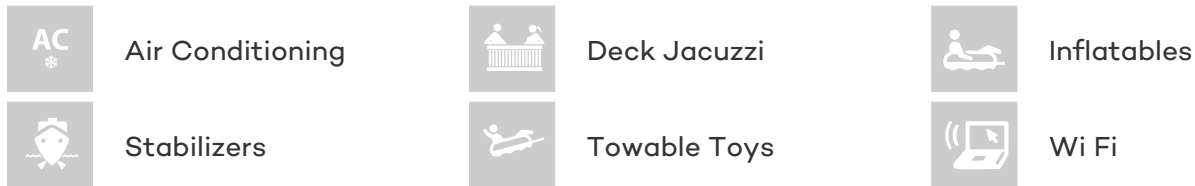

ROUGH DIAMOND YACHT CHARTER

Superyacht ROUGH DIAMOND was built in 2010 by Princess. She is a 25.93m / 85ft Princess 85 motor yacht with exterior design by Princess. ROUGH DIAMOND offers accommodation for up to 8 guests in 4 cabins with additional room for her crew of 3. She features a variety of amenities to ensure comfortable charter vacations, including Air Conditioning, Stabilizers at Anchor, WiFi connection on board and Deck Jacuzzi. She also carries an impressive collection of toys as listed below.

ROUGH DIAMOND AMENITIES & TOYS

For a full up-to-date list of leisure facilities or amenities onboard Motor Yacht Rough Diamond please contact your Yacht Charter Broker prior to booking your vacation. If there is a particular water toy that you would like, but it is not listed, then it may be possible to rent this equipment for you.

MORE TENDERS, TOYS & YACHT AMMENITIES INFO:

[CLICK HERE](#)

CHARTER ROUGH DIAMOND

If you are interested in chartering ROUGH DIAMOND please contact your yacht charter broker for more information about booking a luxury charter vacation on board this Princess superyacht .