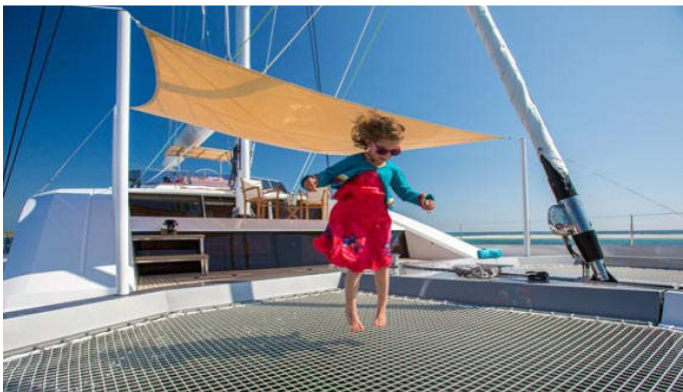

YEAR
2014

CRUISING SPEED
10 Knots

ACCOMMODATION

GUESTS	CABINS	CREW
8	4	5

CABIN CONFIGURATION
1 Master 3 Double

CHARTER RATES

SUMMER
from
\$65,000 / week + expenses

WINTER
from
\$65,000 / week + expenses

Details correct as of 23 Oct, 2017

FOR MORE INFORMATION:

[CLICK HERE](#) 

or SCAN QR CODE

MORE PHOTOS, VIDEO OR INTERACTIVE DECK PLANS:

[CLICK HERE](#)

WINDQUEST YACHT CHARTER

Superyacht WINDQUEST was built in 2014 by JFA Chantier Naval. She is a 26.25m / 86ft sail yacht with exterior design by Marc Lombard and interior styling by Marc Lombard. WINDQUEST offers accommodation for up to 8 guests in 4 cabins with additional room for her crew of 5. She features a variety of amenities to ensure comfortable charter vacations, including Air Conditioning, WiFi connection on board and Air Conditioning. She also carries an impressive collection of toys as listed below.

WINDQUEST AMENITIES & TOYS

	Air Conditioning		Fishing		Inflatables
	Kayaking		Snorkeling		Wakeboard
	Water Ski		Wi Fi		

For a full up-to-date list of leisure facilities or amenities onboard Sail Yacht WindQuest please contact your Yacht Charter Broker prior to booking your vacation. If there is a particular water toy that you would like, but it is not listed, then it may be possible to rent this equipment for you.