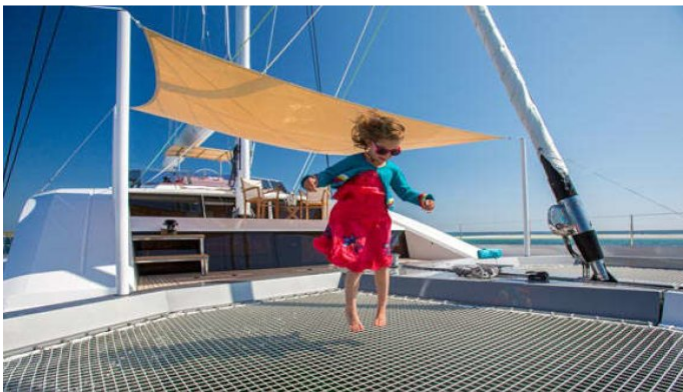

MORE PHOTOS, VIDEO OR INTERACTIVE DECK PLANS:

[CLICK HERE](#)