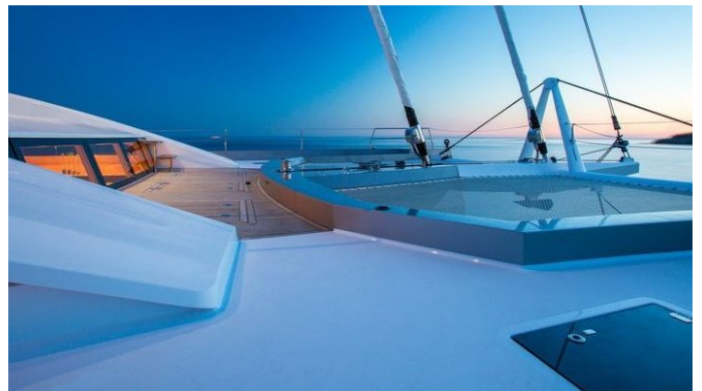

MORE PHOTOS, VIDEO OR INTERACTIVE DECK PLANS:

[CLICK HERE](#)