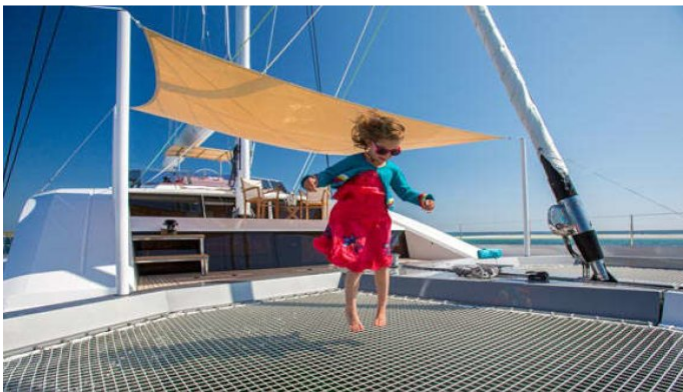

[CLICK HERE](#) 

or SCAN QR CODE

MORE PHOTOS, VIDEO OR INTERACTIVE DECK PLANS:

[CLICK HERE](#)

WINDQUEST YACHT CHARTER

Superyacht WINDQUEST was built in 2014 by JFA Chantier Naval. She is a 26.25m / 86ft sail yacht with exterior design by Marc Lombard and interior styling by Marc Lombard. WINDQUEST offers accommodation for up to 8 guests in 4 cabins with additional room for her crew of 5. She features a variety of amenities to ensure comfortable charter vacations, including Air Conditioning, WiFi connection on board and Air Conditioning. She also carries an impressive collection of toys as listed below.

WINDQUEST AMENITIES & TOYS

 AC	Air Conditioning	 Fishing	 Inflatables
 Kayaking	Kayaking	 Snorkeling	 Wakeboard
 Water Ski	Water Ski	 Wi Fi	

For a full up-to-date list of leisure facilities or amenities onboard Sail Yacht WindQuest please contact your Yacht Charter Broker prior to booking your vacation. If there is a particular water toy that you would like, but it is not listed, then it may be possible to rent this equipment for you.