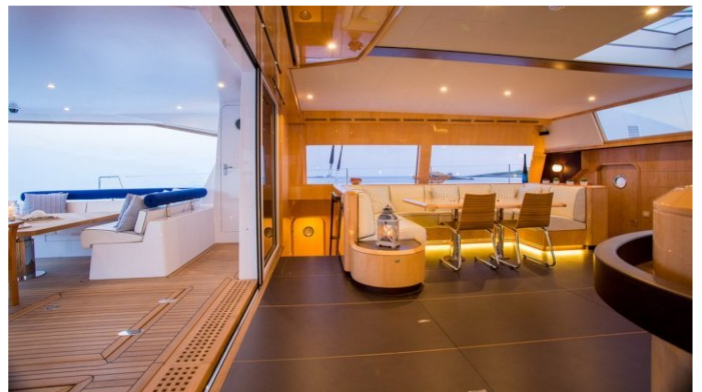

YEAR
2014

CRUISING SPEED
10 Knots

ACCOMMODATION

GUESTS	CABINS	CREW
8	4	5

CABIN CONFIGURATION
1 Master 3 Double

CHARTER RATES

SUMMER
from
\$65,000 / week + expenses

WINTER
from
\$65,000 / week + expenses

Details correct as of 23 Oct, 2017

FOR MORE INFORMATION:

[CLICK HERE](#) 

or SCAN QR CODE

MORE PHOTOS, VIDEO OR INTERACTIVE DECK PLANS:

[CLICK HERE](#)

WINDQUEST YACHT CHARTER

Superyacht WINDQUEST was built in 2014 by JFA Chantier Naval. She is a 26.25m / 86ft sail yacht with exterior design by Marc Lombard and interior styling by Marc Lombard. WINDQUEST offers accommodation for up to 8 guests in 4 cabins with additional room for her crew of 5. She features a variety of amenities to ensure comfortable charter vacations, including Air Conditioning, WiFi connection on board and Air Conditioning. She also carries an impressive collection of toys as listed below.

WINDQUEST AMENITIES & TOYS

	Air Conditioning		Fishing		Inflatables
	Kayaking		Snorkeling		Wakeboard
	Water Ski		Wi Fi		

For a full up-to-date list of leisure facilities or amenities onboard Sail Yacht WindQuest please contact your Yacht Charter Broker prior to booking your vacation. If there is a particular water toy that you would like, but it is not listed, then it may be possible to rent this equipment for you.