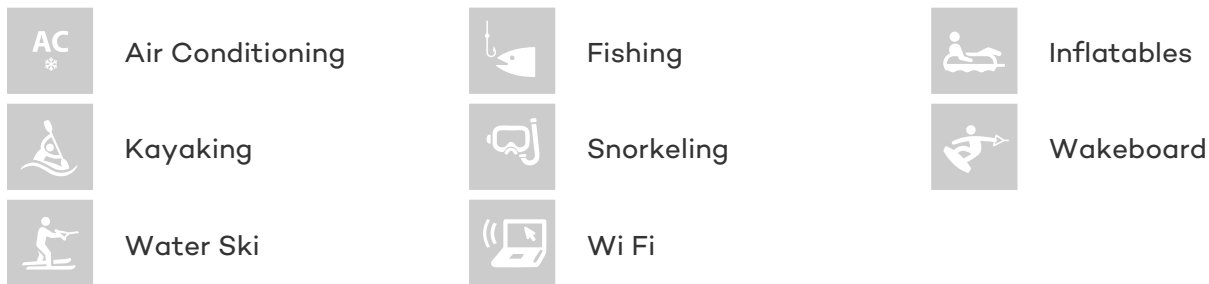

GUESTS	CABINS	CREW
8	4	5

CABIN CONFIGURATION
1 Master 3 Double

CHARTER RATES

SUMMER
from
€70,000 / week + expenses

WINTER
from
\$70,000 / week + expenses

Details correct as of 21 Jul, 2018

FOR MORE INFORMATION:

[CLICK HERE](#) 

or SCAN QR CODE

MORE PHOTOS, VIDEO OR INTERACTIVE DECK PLANS:

[CLICK HERE](#)

WINDQUEST YACHT CHARTER

Superyacht WINDQUEST was built in 2014 by JFA Chantier Naval. She is a 26.25m / 86ft sail yacht with exterior design by Marc Lombard and interior styling by Marc Lombard. WINDQUEST offers accommodation for up to 8 guests in 4 cabins with additional room for her crew of 5. She features a variety of amenities to ensure comfortable charter vacations, including Air Conditioning and WiFi connection on board. She also carries an impressive collection of toys as listed below.

WINDQUEST AMENITIES & TOYS

For a full up-to-date list of leisure facilities or amenities onboard Sail Yacht WindQuest please contact your Yacht Charter Broker prior to booking your vacation. If there is a particular water toy that you would like, but it is not listed, then it may be possible to rent this equipment for you.