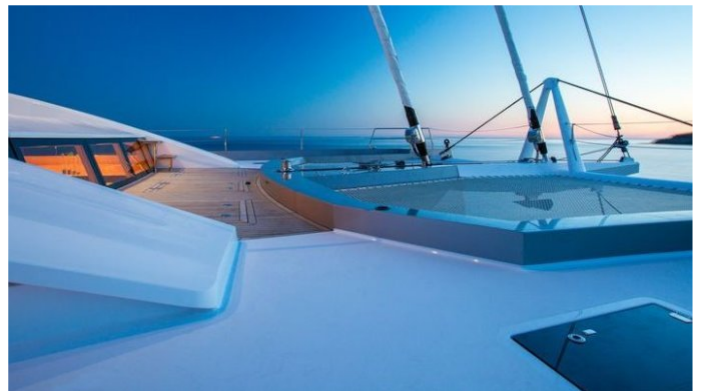

YEAR
2014

CRUISING SPEED
10 Knots

ACCOMMODATION

GUESTS	CABINS	CREW
8	4	5

CABIN CONFIGURATION
1 Master 3 Double

CHARTER RATES

SUMMER
from
\$65,000 / week + expenses

WINTER
from
\$65,000 / week + expenses

Details correct as of 20 Jan, 2018

FOR MORE INFORMATION:

[CLICK HERE](#) 

or SCAN QR CODE

MORE PHOTOS, VIDEO OR INTERACTIVE DECK PLANS:

[CLICK HERE](#)

WINDQUEST YACHT CHARTER

Superyacht WINDQUEST was built in 2014 by JFA Chantier Naval. She is a 26.25m / 86ft sail yacht with exterior design by Marc Lombard and interior styling by Marc Lombard. WINDQUEST offers accommodation for up to 8 guests in 4 cabins with additional room for her crew of 5. She features a variety of amenities to ensure comfortable charter vacations, including Air Conditioning, WiFi connection on board and Air Conditioning. She also carries an impressive collection of toys as listed below.

WINDQUEST AMENITIES & TOYS

 AC	Air Conditioning		Fishing		Inflatables
	Kayaking		Snorkeling		Wakeboard
	Water Ski		Wi Fi		

For a full up-to-date list of leisure facilities or amenities onboard Sail Yacht WindQuest please contact your Yacht Charter Broker prior to booking your vacation. If there is a particular water toy that you would like, but it is not listed, then it may be possible to rent this equipment for you.