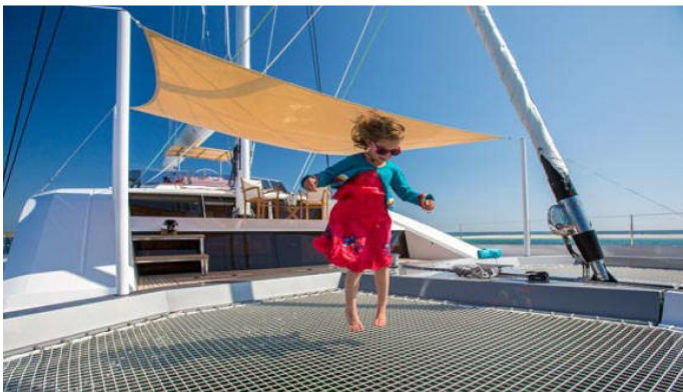

YEAR
2014

CRUISING SPEED
10 Knots

ACCOMMODATION

GUESTS	CABINS	CREW
8	4	5

CABIN CONFIGURATION
1 Master 3 Double

CHARTER RATES

SUMMER
from
\$65,000 / week + expenses

WINTER
from
\$65,000 / week + expenses

Details correct as of 20 Jan, 2018

FOR MORE INFORMATION:

[CLICK HERE](#) 

or SCAN QR CODE

MORE PHOTOS, VIDEO OR INTERACTIVE DECK PLANS:

[CLICK HERE](#)

WINDQUEST YACHT CHARTER

Superyacht WINDQUEST was built in 2014 by JFA Chantier Naval. She is a 26.25m / 86ft sail yacht with exterior design by Marc Lombard and interior styling by Marc Lombard. WINDQUEST offers accommodation for up to 8 guests in 4 cabins with additional room for her crew of 5. She features a variety of amenities to ensure comfortable charter vacations, including Air Conditioning, WiFi connection on board and Air Conditioning. She also carries an impressive collection of toys as listed below.

WINDQUEST AMENITIES & TOYS

 AC	Air Conditioning		Fishing		Inflatables
	Kayaking		Snorkeling		Wakeboard
	Water Ski		Wi Fi		

For a full up-to-date list of leisure facilities or amenities onboard Sail Yacht WindQuest please contact your Yacht Charter Broker prior to booking your vacation. If there is a particular water toy that you would like, but it is not listed, then it may be possible to rent this equipment for you.