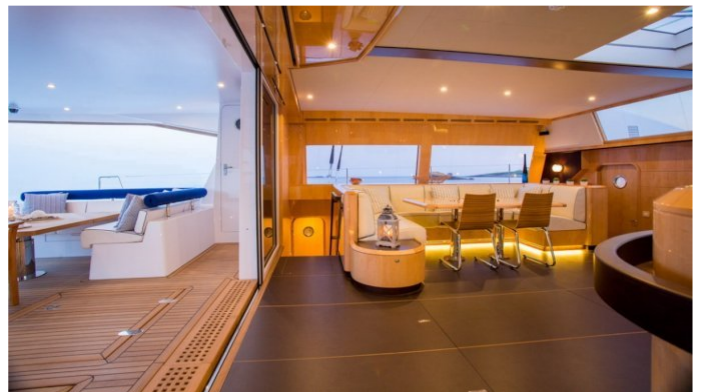

MORE PHOTOS, VIDEO OR INTERACTIVE DECK PLANS:

[CLICK HERE](#)