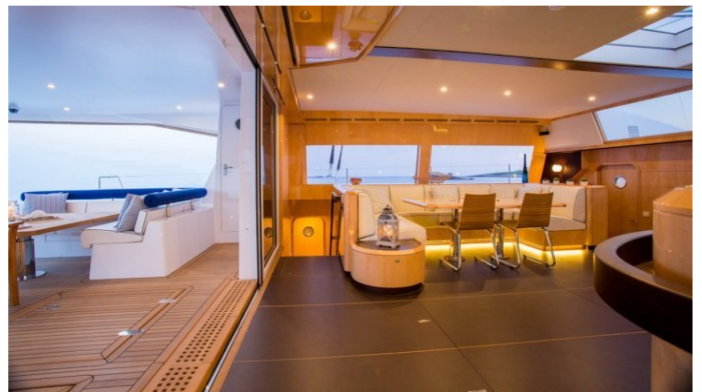

[CLICK HERE](#) 

or SCAN QR CODE

MORE PHOTOS, VIDEO OR INTERACTIVE DECK PLANS:

[CLICK HERE](#)

WINDQUEST YACHT CHARTER

Superyacht WINDQUEST was built in 2014 by JFA Chantier Naval. She is a 26.25m / 86ft sail yacht with exterior design by Marc Lombard and interior styling by Marc Lombard. WINDQUEST offers accommodation for up to 8 guests in 4 cabins with additional room for her crew of 5. She features a variety of amenities to ensure comfortable charter vacations, including Air Conditioning and WiFi connection on board. She also carries an impressive collection of toys as listed below.

WINDQUEST AMENITIES & TOYS

For a full up-to-date list of leisure facilities or amenities onboard Sail Yacht WindQuest please contact your Yacht Charter Broker prior to booking your vacation. If there is a particular water toy that you would like, but it is not listed, then it may be possible to rent this equipment for you.