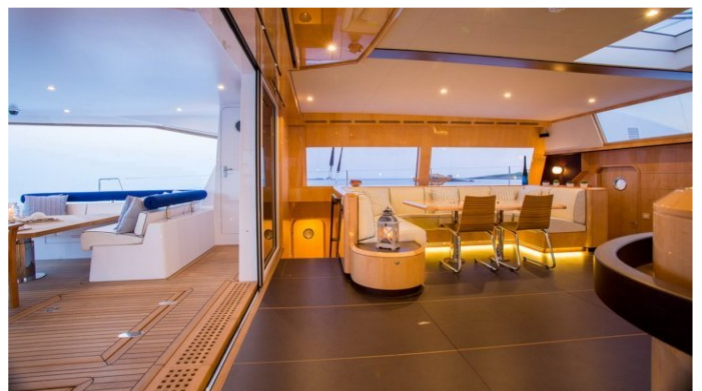

[CLICK HERE](#) 

or SCAN QR CODE

MORE PHOTOS, VIDEO OR INTERACTIVE DECK PLANS:

[CLICK HERE](#)

WINDQUEST YACHT CHARTER

Superyacht WINDQUEST was built in 2014 by JFA Chantier Naval. She is a 26.25m / 86ft sail yacht with exterior design by Marc Lombard and interior styling by Marc Lombard. WINDQUEST offers accommodation for up to 8 guests in 4 cabins with additional room for her crew of 5. She features a variety of amenities to ensure comfortable charter vacations, including Air Conditioning and WiFi connection on board. She also carries an impressive collection of toys as listed below.

WINDQUEST AMENITIES & TOYS

For a full up-to-date list of leisure facilities or amenities onboard Sail Yacht WindQuest please contact your Yacht Charter Broker prior to booking your vacation. If there is a particular water toy that you would like, but it is not listed, then it may be possible to rent this equipment for you.