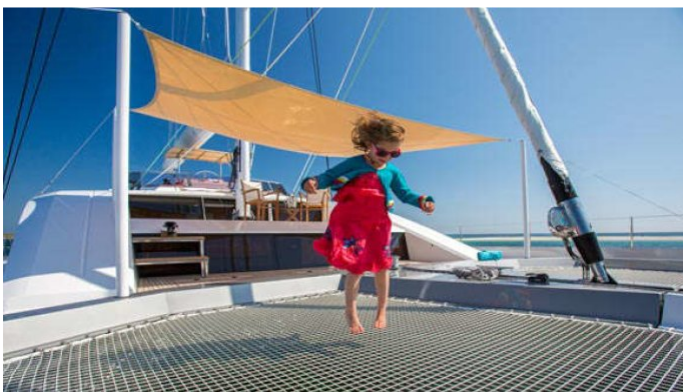

[CLICK HERE](#) 

or SCAN QR CODE

MORE PHOTOS, VIDEO OR INTERACTIVE DECK PLANS:

[CLICK HERE](#)

WINDQUEST YACHT CHARTER

Superyacht WINDQUEST was built in 2014 by JFA Chantier Naval. She is a 26.25m / 86ft sail yacht with exterior design by Marc Lombard and interior styling by Marc Lombard. WINDQUEST offers accommodation for up to 8 guests in 4 cabins with additional room for her crew of 5. She features a variety of amenities to ensure comfortable charter vacations, including Air Conditioning and WiFi connection on board. She also carries an impressive collection of toys as listed below.

WINDQUEST AMENITIES & TOYS

For a full up-to-date list of leisure facilities or amenities onboard Sail Yacht WindQuest please contact your Yacht Charter Broker prior to booking your vacation. If there is a particular water toy that you would like, but it is not listed, then it may be possible to rent this equipment for you.