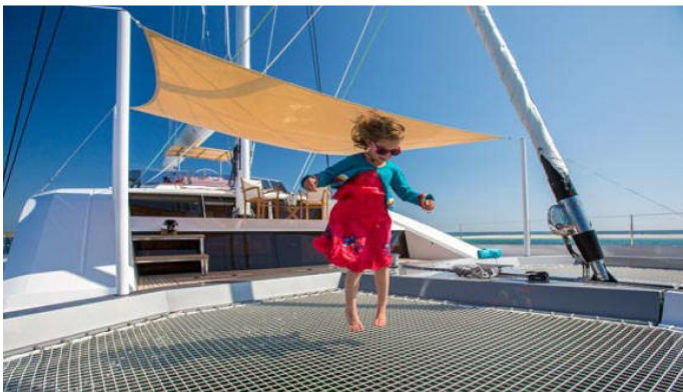

[CLICK HERE](#) 

or SCAN QR CODE

MORE PHOTOS, VIDEO OR INTERACTIVE DECK PLANS:

[CLICK HERE](#)

WINDQUEST YACHT CHARTER

Superyacht WINDQUEST was built in 2014 by JFA Chantier Naval. She is a 26.25m / 86ft sail yacht with exterior design by Marc Lombard and interior styling by Marc Lombard. WINDQUEST offers accommodation for up to 8 guests in 4 cabins with additional room for her crew of 5. She features a variety of amenities to ensure comfortable charter vacations, including Air Conditioning and WiFi connection on board. She also carries an impressive collection of toys as listed below.

WINDQUEST AMENITIES & TOYS

For a full up-to-date list of leisure facilities or amenities onboard Sail Yacht WindQuest please contact your Yacht Charter Broker prior to booking your vacation. If there is a particular water toy that you would like, but it is not listed, then it may be possible to rent this equipment for you.