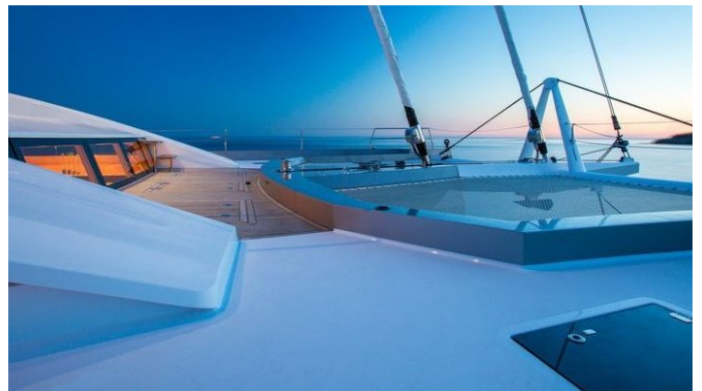

[CLICK HERE](#) 

or SCAN QR CODE

MORE PHOTOS, VIDEO OR INTERACTIVE DECK PLANS:

[CLICK HERE](#)

WINDQUEST YACHT CHARTER

Superyacht WINDQUEST was built in 2014 by JFA Chantier Naval. She is a 26.25m / 86ft sail yacht with exterior design by Marc Lombard and interior styling by Marc Lombard. WINDQUEST offers accommodation for up to 8 guests in 4 cabins with additional room for her crew of 5. She features a variety of amenities to ensure comfortable charter vacations, including Air Conditioning, WiFi connection on board and Air Conditioning. She also carries an impressive collection of toys as listed below.

WINDQUEST AMENITIES & TOYS

 AC	Air Conditioning	 Fishing	 Inflatables
 Kayaking	Kayaking	 Snorkeling	 Wakeboard
 Water Ski	Water Ski	 Wi Fi	

For a full up-to-date list of leisure facilities or amenities onboard Sail Yacht WindQuest please contact your Yacht Charter Broker prior to booking your vacation. If there is a particular water toy that you would like, but it is not listed, then it may be possible to rent this equipment for you.