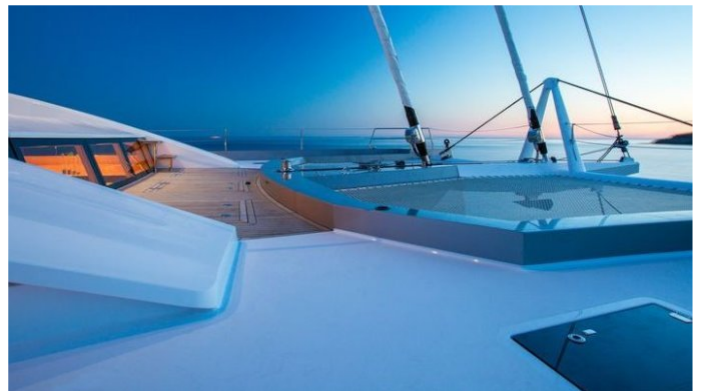

[CLICK HERE](#) 

or SCAN QR CODE

MORE PHOTOS, VIDEO OR INTERACTIVE DECK PLANS:

[CLICK HERE](#)

WINDQUEST YACHT CHARTER

Superyacht WINDQUEST was built in 2014 by JFA Chantier Naval. She is a 26.25m / 86ft sail yacht with exterior design by Marc Lombard and interior styling by Marc Lombard. WINDQUEST offers accommodation for up to 8 guests in 4 cabins with additional room for her crew of 5. She features a variety of amenities to ensure comfortable charter vacations, including Air Conditioning and WiFi connection on board. She also carries an impressive collection of toys as listed below.

WINDQUEST AMENITIES & TOYS

For a full up-to-date list of leisure facilities or amenities onboard Sail Yacht WindQuest please contact your Yacht Charter Broker prior to booking your vacation. If there is a particular water toy that you would like, but it is not listed, then it may be possible to rent this equipment for you.