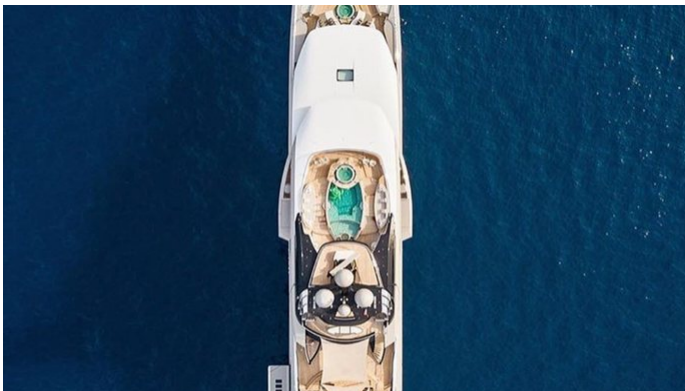

MORE PHOTOS, VIDEO OR INTERACTIVE DECK PLANS:

[CLICK HERE](#)

This document is not contractual. The yacht charters and their particulars displayed in the results above are displayed in good faith and whilst believed to be correct are not guaranteed. YachtCharterFleet.com does not warrant or assume any legal liability or responsibility for the accuracy, completeness, or usefulness of any information and/or images displayed. All information is subject to change without notice and is without warranty. Your preferred charter broker should provide you with yacht specifications, brochure and rates for your chosen dates during your charter yacht selection process. Starting prices are shown in a range of currencies for a one-week charter, unless otherwise indicated.