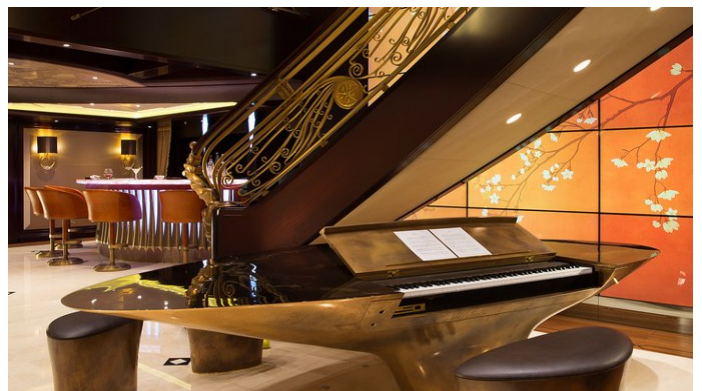

MORE PHOTOS, VIDEO OR INTERACTIVE DECK PLANS:

[CLICK HERE](#)

This document is not contractual. The yacht charters and their particulars displayed in the results above are displayed in good faith and whilst believed to be correct are not guaranteed. YachtCharterFleet.com does not warrant or assume any legal liability or responsibility for the accuracy, completeness, or usefulness of any information and/or images displayed. All information is subject to change without notice and is without warranty. Your preferred charter broker should provide you with yacht specifications, brochure and rates for your chosen dates during your charter yacht selection process. Starting prices are shown in a range of currencies for a one-week charter, unless otherwise indicated.