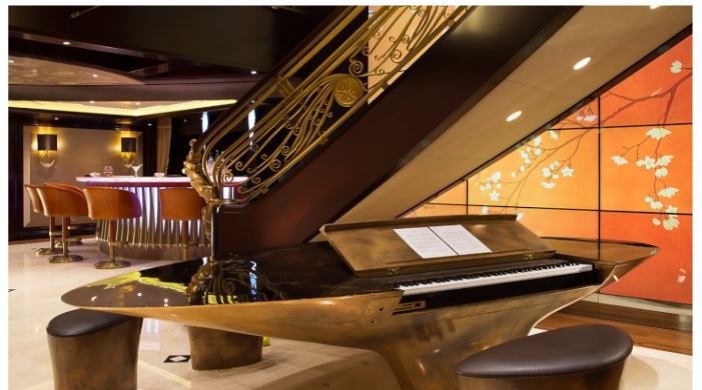

MORE PHOTOS, VIDEO OR INTERACTIVE DECK PLANS:

[CLICK HERE](#)

This document is not contractual. The yacht charters and their particulars displayed in the results above are displayed in good faith and whilst believed to be correct are not guaranteed. YachtCharterFleet.com does not warrant or assume any legal liability or responsibility for the accuracy, completeness, or usefulness of any information and/or images displayed. All information is subject to change without notice and is without warranty. Your preferred charter broker should provide you with yacht specifications, brochure and rates for your chosen dates during your charter yacht selection process. Starting prices are shown in a range of currencies for a one-week charter, unless otherwise indicated.