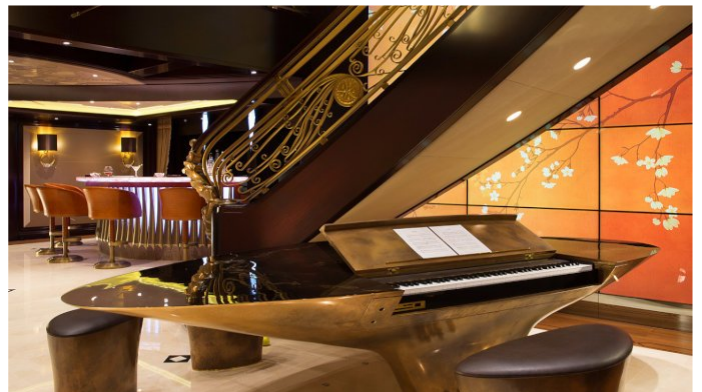

MORE PHOTOS, VIDEO OR INTERACTIVE DECK PLANS:

[CLICK HERE](#)

This document is not contractual. The yacht charters and their particulars displayed in the results above are displayed in good faith and whilst believed to be correct are not guaranteed. YachtCharterFleet.com does not warrant or assume any legal liability or responsibility for the accuracy, completeness, or usefulness of any information and/or images displayed. All information is subject to change without notice and is without warranty. Your preferred charter broker should provide you with yacht specifications, brochure and rates for your chosen dates during your charter yacht selection process. Starting prices are shown in a range of currencies for a one-week charter, unless otherwise indicated.