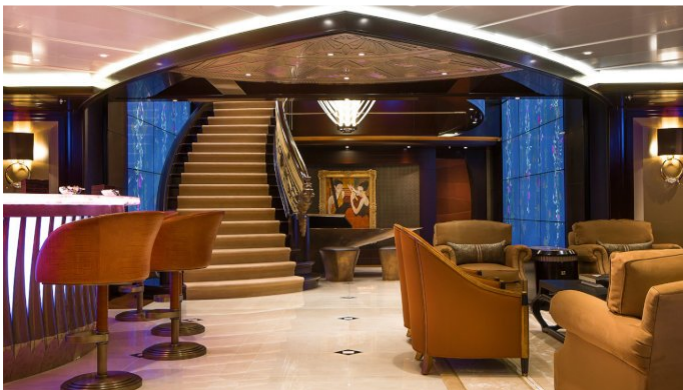

MORE PHOTOS, VIDEO OR INTERACTIVE DECK PLANS:

[CLICK HERE](#)

This document is not contractual. The yacht charters and their particulars displayed in the results above are displayed in good faith and whilst believed to be correct are not guaranteed. YachtCharterFleet.com does not warrant or assume any legal liability or responsibility for the accuracy, completeness, or usefulness of any information and/or images displayed. All information is subject to change without notice and is without warranty. Your preferred charter broker should provide you with yacht specifications, brochure and rates for your chosen dates during your charter yacht selection process. Starting prices are shown in a range of currencies for a one-week charter, unless otherwise indicated.