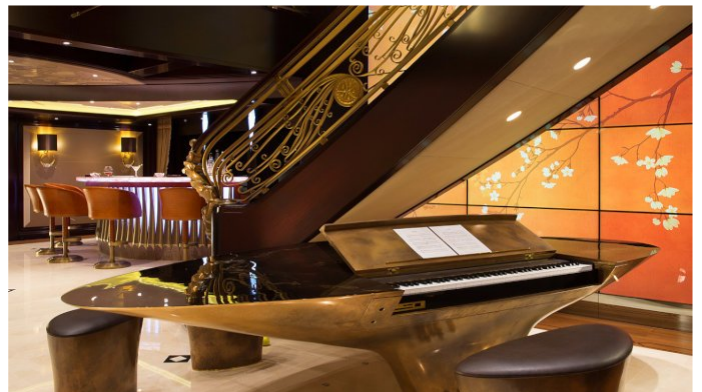

MORE PHOTOS, VIDEO OR INTERACTIVE DECK PLANS:

[CLICK HERE](#)