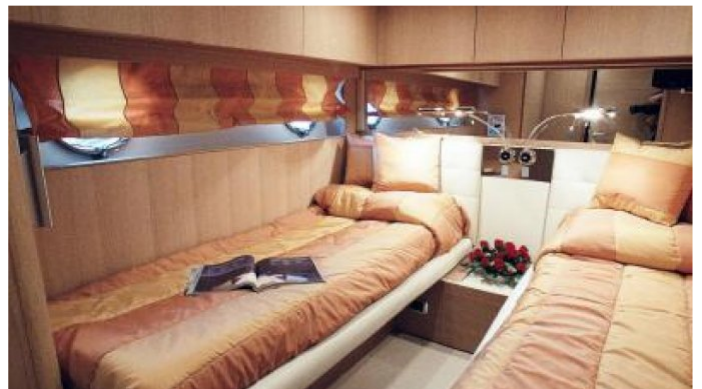

KRYS KAR

Yacht Charter Details for 'Kry's Kar', the 23.22m Superyacht built by Aicon

SPECIFICATIONS

LENGTH
23.22m / 76ft

BEAM **DRAFT**
5.88m / 19ft 1.20m / 4ft

YEAR
2008

CRUISING SPEED
23 Knots

ACCOMMODATION

GUESTS	CABINS	CREW
8	4	2

CABIN CONFIGURATION
1 Master 1 Vip
2 Twin

CHARTER RATES

Details correct as of 25 Jun, 2017

FOR MORE INFORMATION:

[CLICK HERE](#) 

or SCAN QR CODE

MORE PHOTOS, VIDEO OR INTERACTIVE DECK PLANS:

[CLICK HERE](#)

KRYS KAR YACHT CHARTER

Superyacht KRYS KAR was built in 2008 by Aicon. She is a 23.22m / 76ft motor yacht with exterior design by and interior styling by . KRYS KAR offers accommodation for up to 8 guests in 4 cabins with additional room for her crew of 2. She features a variety of amenities to ensure comfortable charter vacations, including Air Conditioning and Air Conditioning. She also carries an impressive collection of toys as listed below.

KRYS KAR AMENITIES & TOYS

Air Conditioning

Seabob

For a full up-to-date list of leisure facilities or amenities onboard Motor Yacht Krys Kar please contact your Yacht Charter Broker prior to booking your vacation. If there is a particular water toy that you would like, but it is not listed, then it may be possible to rent this equipment for you.