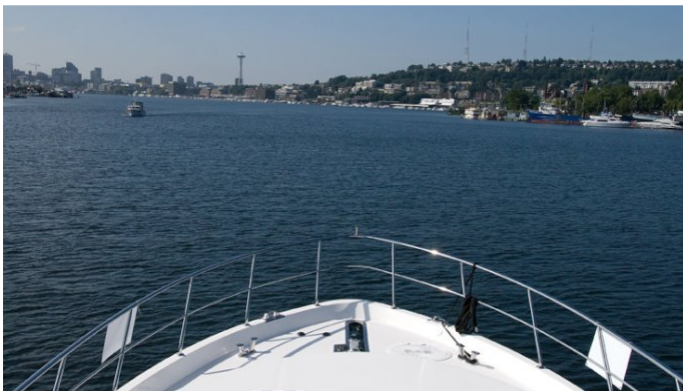

THE PEARL

Yacht Charter Details for 'The Pearl', the 24.4m Superyacht built by Ocean Alexander

SPECIFICATIONS

LENGTH
24.4m / 80ft

BEAM DRAFT
6.1m / 20ft 1.5m / 5ft

YEAR REFIT
2009 2016

CRUISING SPEED
18 Knots

[CLICK HERE](#) 

or SCAN QR CODE

MORE PHOTOS, VIDEO OR INTERACTIVE DECK PLANS:

[CLICK HERE](#)

THE PEARL YACHT CHARTER

Superyacht THE PEARL was built in 2009 by Ocean Alexander. She is a 24.4m / 80ft 80 motoryacht motor yacht with exterior design by Ed Monk Jr. and interior styling by Fujita. THE PEARL offers accommodation for up to 6 guests in 3 cabins with additional room for her crew of 2. She features a variety of amenities to ensure comfortable charter vacations, including Air Conditioning, WiFi connection on board and Air Conditioning. She also carries an impressive collection of toys as listed below.

THE PEARL AMENITIES & TOYS

 AC	Air Conditioning	 Fishing	 Inflatables
 Kneeboard	Kneeboard	 Paddleboard	 Snorkeling
 Wakeboard	Wakeboard	 Water Ski	 Wi Fi

For a full up-to-date list of leisure facilities or amenities onboard Motor Yacht The Pearl please contact your Yacht Charter Broker prior to booking your vacation. If there is a particular water toy that you would like, but it is not listed, then it may be possible to rent this equipment for you.