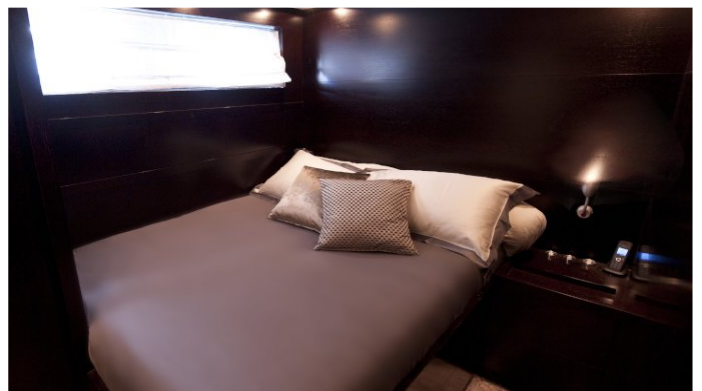

MORE PHOTOS, VIDEO OR INTERACTIVE DECK PLANS:

[CLICK HERE](#)

This document is not contractual. The yacht charters and their particulars displayed in the results above are displayed in good faith and whilst believed to be correct are not guaranteed. YachtCharterFleet.com does not warrant or assume any legal liability or responsibility for the accuracy, completeness, or usefulness of any information and/or images displayed. All information is subject to change without notice and is without warranty. Your preferred charter broker should provide you with yacht specifications, brochure and rates for your chosen dates during your charter yacht selection process. Starting prices are shown in a range of currencies for a one-week charter, unless otherwise indicated.