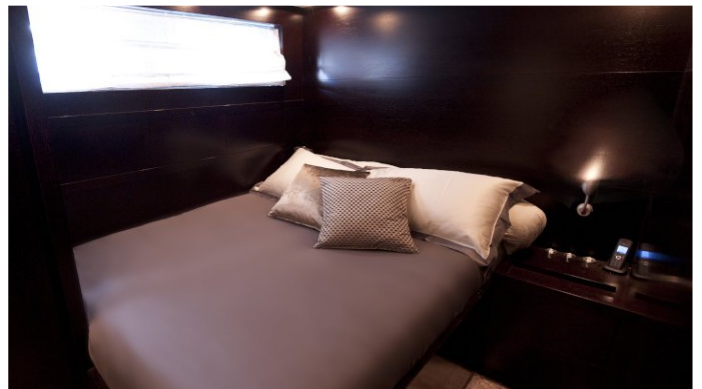

GUESTS	CABINS	CREW
8	3	2

CABIN CONFIGURATION

1 Master 1 Double
1 Twin

CHARTER RATES

SUMMER
from
€27,000 / week + expenses

Details correct as of 22 Apr, 2018

FOR MORE INFORMATION:

[CLICK HERE](#) 

or SCAN QR CODE

MORE PHOTOS, VIDEO OR INTERACTIVE DECK PLANS:

[CLICK HERE](#)

CRISTAL 1 YACHT CHARTER

Superyacht CRISTAL 1 was built in 2002 by Leopard. She is a 24m / 79ft leopard 24 motor yacht with exterior design by and interior styling by . CRISTAL 1 offers accommodation for up to 8 guests in 3 cabins with additional room for her crew of 2. She features a variety of amenities to ensure comfortable charter vacations, including Air Conditioning and Air Conditioning. She also carries an impressive collection of toys as listed below.

CRISTAL 1 AMENITIES & TOYS

 AC
*

Air Conditioning

For a full up-to-date list of leisure facilities or amenities onboard Motor Yacht Cristal 1 please contact your Yacht Charter Broker prior to booking your vacation. If there is a particular water toy that you would like, but it is not listed, then it may be possible to rent this equipment for you.