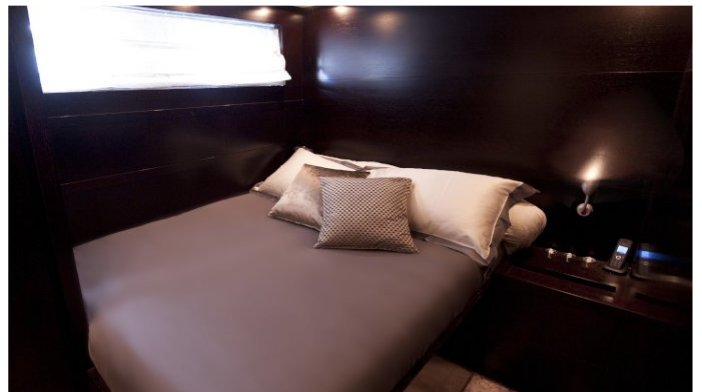

GUESTS	CABINS	CREW
8	3	2

CABIN CONFIGURATION

1 Master 1 Double
1 Twin

CHARTER RATES

SUMMER
from
€27,000 / week + expenses

Details correct as of 19 Nov, 2017

FOR MORE INFORMATION:

[CLICK HERE](#) 

or SCAN QR CODE

MORE PHOTOS, VIDEO OR INTERACTIVE DECK PLANS:

[CLICK HERE](#)

CRISTAL 1 YACHT CHARTER

Superyacht CRISTAL 1 was built in 2002 by Leopard. She is a 24m / 79ft leopard 24 motor yacht with exterior design by and interior styling by . CRISTAL 1 offers accommodation for up to 8 guests in 3 cabins with additional room for her crew of 2. She features a variety of amenities to ensure comfortable charter vacations, including Air Conditioning and Air Conditioning. She also carries an impressive collection of toys as listed below.

CRISTAL 1 AMENITIES & TOYS

 AC
*

Air Conditioning

For a full up-to-date list of leisure facilities or amenities onboard Motor Yacht Cristal 1 please contact your Yacht Charter Broker prior to booking your vacation. If there is a particular water toy that you would like, but it is not listed, then it may be possible to rent this equipment for you.