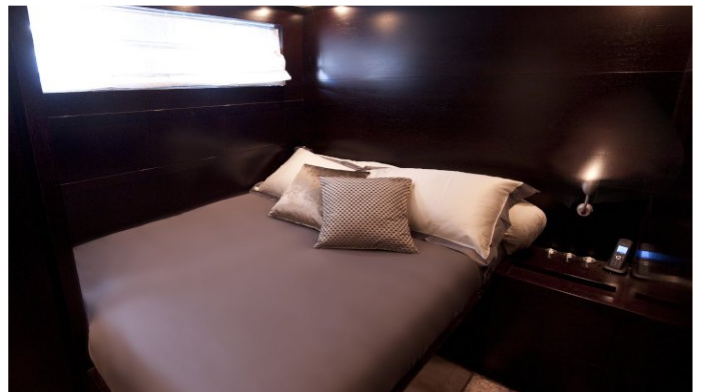

GUESTS	CABINS	CREW
8	3	2

CABIN CONFIGURATION

1 Master 1 Double
1 Twin

CHARTER RATES

SUMMER
from
€27,000 / week + expenses

Details correct as of 18 Jun, 2018

FOR MORE INFORMATION:

[CLICK HERE](#) 

or SCAN QR CODE

MORE PHOTOS, VIDEO OR INTERACTIVE DECK PLANS:

[CLICK HERE](#)

CRISTAL 1 YACHT CHARTER

Superyacht CRISTAL 1 was built in 2002 by Leopard. She is a 24m / 79ft leopard 24 motor yacht with exterior design by and interior styling by . CRISTAL 1 offers accommodation for up to 8 guests in 3 cabins with additional room for her crew of 2. She features a variety of amenities to ensure comfortable charter vacations, including Air Conditioning. She also carries an impressive collection of toys as listed below.

CRISTAL 1 AMENITIES & TOYS

 AC
*

Air Conditioning

For a full up-to-date list of leisure facilities or amenities onboard Motor Yacht Cristal 1 please contact your Yacht Charter Broker prior to booking your vacation. If there is a particular water toy that you would like, but it is not listed, then it may be possible to rent this equipment for you.