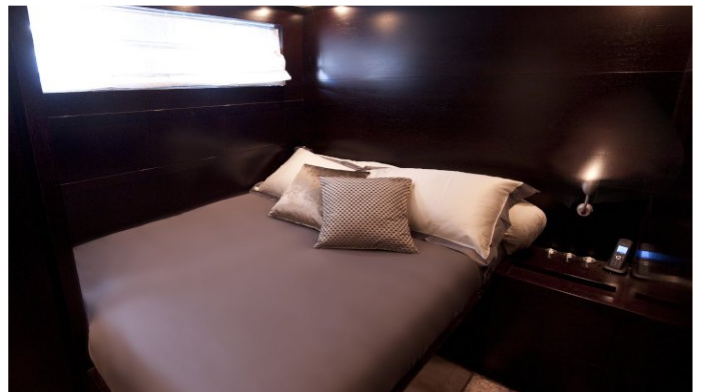

GUESTS	CABINS	CREW
8	3	2

CABIN CONFIGURATION

1 Master 1 Double
1 Twin

CHARTER RATES

SUMMER
from
€27,000 / week + expenses

Details correct as of 15 Aug, 2018

FOR MORE INFORMATION:

[CLICK HERE](#) 

or SCAN QR CODE

MORE PHOTOS, VIDEO OR INTERACTIVE DECK PLANS:

[CLICK HERE](#)

CRISTAL 1 YACHT CHARTER

Superyacht CRISTAL 1 was built in 2002 by Leopard. She is a 24m / 79ft Leopard 24 motor yacht with exterior design by . CRISTAL 1 offers accommodation for up to 8 guests in 3 cabins with additional room for her crew of 2. She features a variety of amenities to ensure comfortable charter vacations, including Air Conditioning. She also carries an impressive collection of toys as listed below.

CRISTAL 1 AMENITIES & TOYS

 AC
*

Air Conditioning

For a full up-to-date list of leisure facilities or amenities onboard Motor Yacht Cristal 1 please contact your Yacht Charter Broker prior to booking your vacation. If there is a particular water toy that you would like, but it is not listed, then it may be possible to rent this equipment for you.