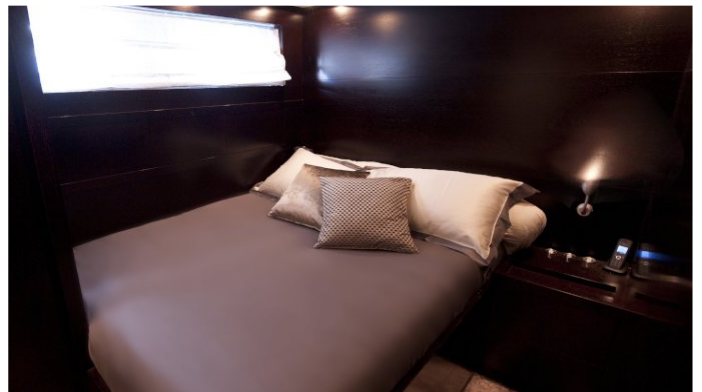

GUESTS	CABINS	CREW
8	3	2

CABIN CONFIGURATION

1 Master 1 Double
1 Twin

CHARTER RATES

SUMMER
from
€27,000 / week + expenses

Details correct as of 14 Nov, 2018

FOR MORE INFORMATION:

[CLICK HERE](#) 

or SCAN QR CODE

MORE PHOTOS, VIDEO OR INTERACTIVE DECK PLANS:

[CLICK HERE](#)

CRISTAL 1 YACHT CHARTER

Superyacht CRISTAL 1 was built in 2002 by Leopard. She is a 24m / 79ft Leopard 24 motor yacht with exterior design by . CRISTAL 1 offers accommodation for up to 8 guests in 3 cabins with additional room for her crew of 2. She features a variety of amenities to ensure comfortable charter vacations, including Air Conditioning. She also carries an impressive collection of toys as listed below.

CRISTAL 1 AMENITIES & TOYS

 AC
*

Air Conditioning

For a full up-to-date list of leisure facilities or amenities onboard Motor Yacht Cristal 1 please contact your Yacht Charter Broker prior to booking your vacation. If there is a particular water toy that you would like, but it is not listed, then it may be possible to rent this equipment for you.