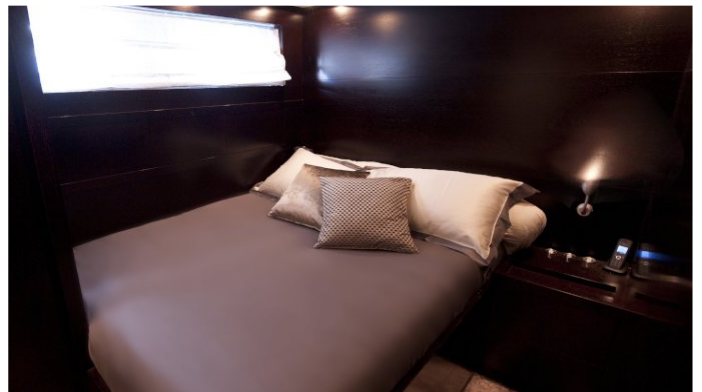

MORE PHOTOS, VIDEO OR INTERACTIVE DECK PLANS:

[CLICK HERE](#)