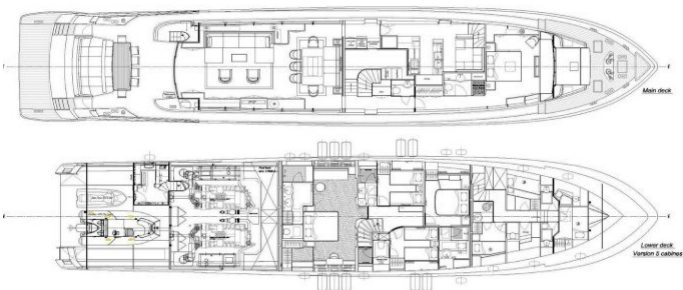

MORE PHOTOS, VIDEO OR INTERACTIVE DECK PLANS:

[CLICK HERE](#)