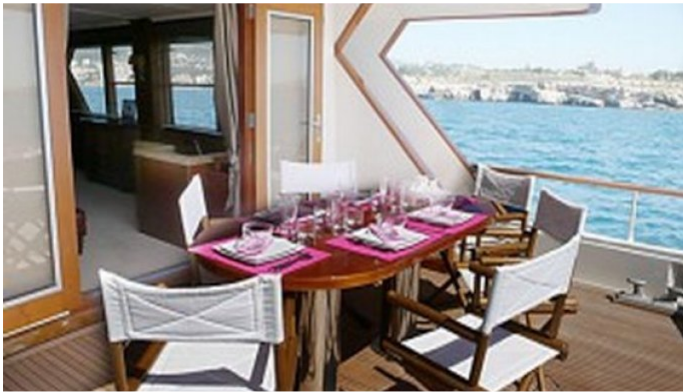

MORE PHOTOS, VIDEO OR INTERACTIVE DECK PLANS:

[CLICK HERE](#)