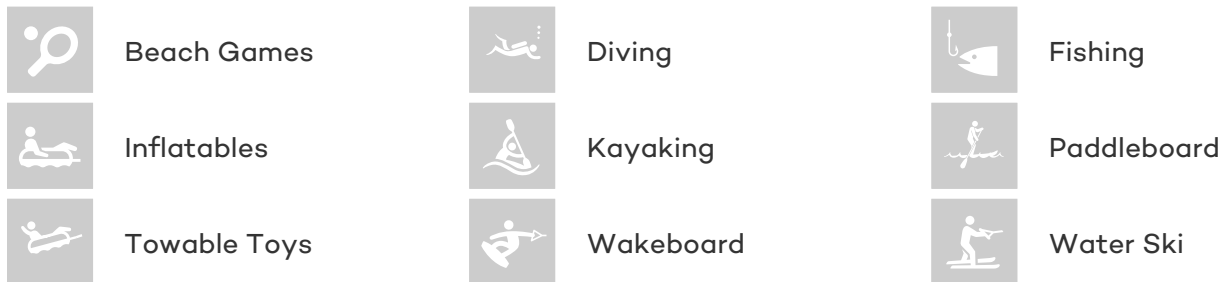

DECOMPRESSION YACHT CHARTER

Superyacht DECOMPRESSION was built in 2000 by Broward. She is a 31.39m / 103ft motor yacht with exterior design by Broward. DECOMPRESSION offers accommodation for up to 8 guests in 4 cabins with additional room for her crew of 3. She features a variety of amenities to ensure comfortable charter vacations, including Air Conditioning and Stabilisers underway. She also carries an impressive collection of toys as listed below.

DECOMPRESSION AMENITIES & TOYS

For a full up-to-date list of leisure facilities or amenities onboard Motor Yacht Decompression please contact your Yacht Charter Broker prior to booking your vacation. If there is a particular water toy that you would like, but it is not listed, then it may be possible to rent this equipment for you.

MORE TENDERS, TOYS & YACHT AMMENITIES INFO:

[CLICK HERE](#)

CHARTER DECOMPRESSION

If you are interested in chartering DECOMPRESSION please contact your yacht charter broker for more information about booking a luxury charter vacation on board this Broward superyacht .