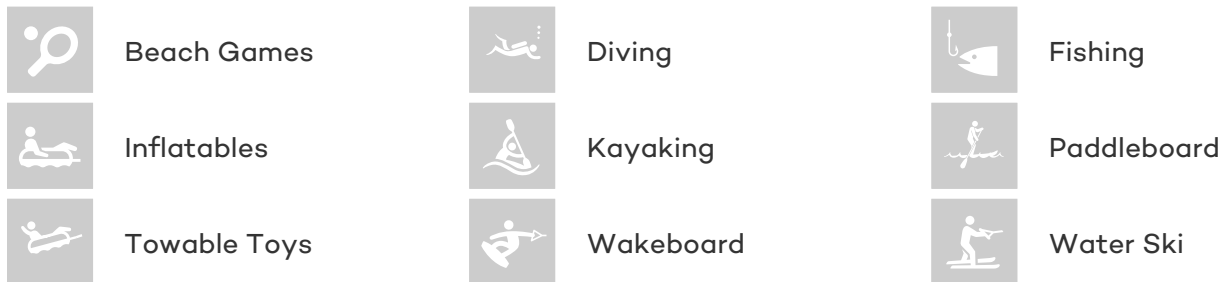

ACCOMMODATION

GUESTS **CABINS** **CREW**
8 **4** **3**

CABIN CONFIGURATION
1 Master 1 Vip
2 Double

CHARTER RATES

SUMMER
from
\$40,000 / week + expenses

WINTER
from
\$40,000 / week + expenses

Details correct as of 2 Jul, 2020

FOR MORE INFORMATION:

[CLICK HERE](#) 

or SCAN QR CODE

MORE PHOTOS, VIDEO OR INTERACTIVE DECK PLANS:

 [CLICK HERE](#)

DECOMPRESSION YACHT CHARTER

Superyacht DECOMPRESSION was built in 2000 by Broward. She is a 31.39m / 103ft motor yacht with exterior design by Broward. DECOMPRESSION offers accommodation for up to 8 guests in 4 cabins with additional room for her crew of 3. She features a variety of amenities to ensure comfortable charter vacations, including Air Conditioning and Stabilisers underway. She also carries an impressive collection of toys as listed below.

DECOMPRESSION AMENITIES & TOYS

For a full up-to-date list of leisure facilities or amenities onboard Motor Yacht Decompression please contact your Yacht Charter Broker prior to booking your vacation. If there is a particular water toy that you would like, but it is not listed, then it may be possible to rent this equipment for you.