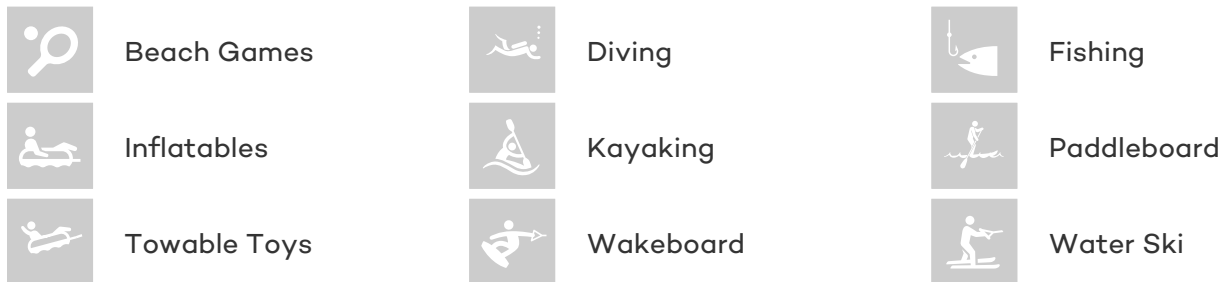

YEAR REFIT
2000 2016

CRUISING SPEED
15 Knots

ACCOMMODATION

GUESTS	CABINS	CREW
8	4	3

CABIN CONFIGURATION
1 Master 1 Vip
2 Double

CHARTER RATES

SUMMER
from
\$40,000 / week + expenses

WINTER
from
\$40,000 / week + expenses

Details correct as of 23 Oct, 2017

FOR MORE INFORMATION:

[CLICK HERE](#) 

or SCAN QR CODE

MORE PHOTOS, VIDEO OR INTERACTIVE DECK PLANS:

[CLICK HERE](#)

DECOMPRESSION YACHT CHARTER

Superyacht DECOMPRESSION was built in 2000 by Broward. She is a 31.39m / 103ft motor yacht with exterior design by Broward and interior styling by . DECOMPRESSION offers accommodation for up to 8 guests in 4 cabins with additional room for her crew of 3. She features a variety of amenities to ensure comfortable charter vacations, including Air Conditioning and Stabilisers underway. She also carries an impressive collection of toys as listed below.

DECOMPRESSION AMENITIES & TOYS

For a full up-to-date list of leisure facilities or amenities onboard Motor Yacht Decompression please contact your Yacht Charter Broker prior to booking your vacation. If there is a particular water toy that you would like, but it is not listed, then it may be possible to rent this equipment for you.