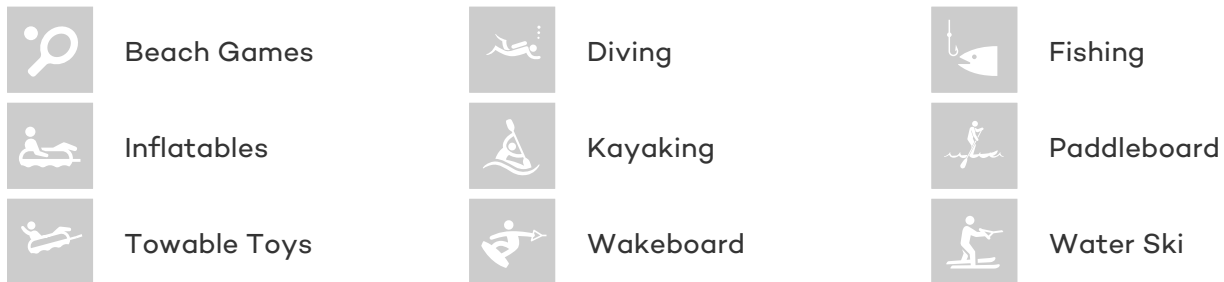

ACCOMMODATION

GUESTS	CABINS	CREW
8	4	3

CABIN CONFIGURATION
1 Master 1 Vip
2 Double

CHARTER RATES

SUMMER
from
\$40,000 / week + expenses

WINTER
from
\$40,000 / week + expenses

Details correct as of 28 May, 2018

FOR MORE INFORMATION:

[CLICK HERE](#) 

or SCAN QR CODE

MORE PHOTOS, VIDEO OR INTERACTIVE DECK PLANS:

[CLICK HERE](#)

DECOMPRESSION YACHT CHARTER

Superyacht DECOMPRESSION was built in 2000 by Broward. She is a 31.39m / 103ft motor yacht with exterior design by Broward and interior styling by . DECOMPRESSION offers accommodation for up to 8 guests in 4 cabins with additional room for her crew of 3. She features a variety of amenities to ensure comfortable charter vacations, including Air Conditioning and Stabilisers underway. She also carries an impressive collection of toys as listed below.

DECOMPRESSION AMENITIES & TOYS

For a full up-to-date list of leisure facilities or amenities onboard Motor Yacht Decompression please contact your Yacht Charter Broker prior to booking your vacation. If there is a particular water toy that you would like, but it is not listed, then it may be possible to rent this equipment for you.