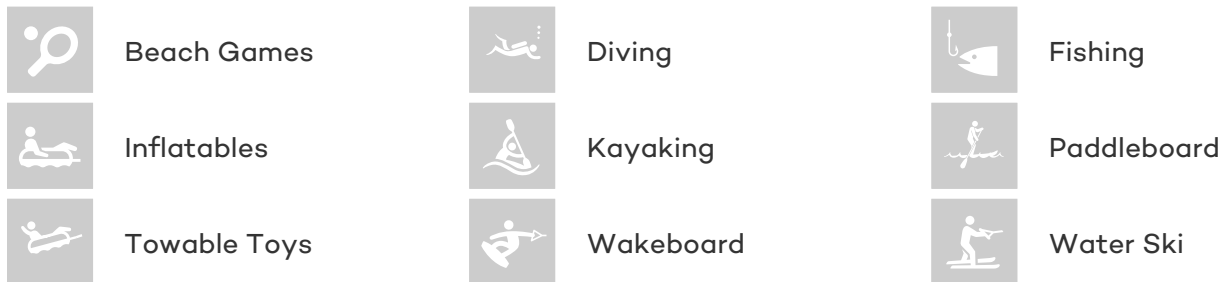

YEAR REFIT
2000 2016

CRUISING SPEED
15 Knots

ACCOMMODATION

GUESTS	CABINS	CREW
8	4	3

CABIN CONFIGURATION
1 Master 1 Vip
2 Double

CHARTER RATES

SUMMER
from
\$40,000 / week + expenses

WINTER
from
\$40,000 / week + expenses

Details correct as of 20 Aug, 2017

FOR MORE INFORMATION:

[CLICK HERE](#) 

or SCAN QR CODE

MORE PHOTOS, VIDEO OR INTERACTIVE DECK PLANS:

DECOMPRESSION YACHT CHARTER

Superyacht DECOMPRESSION was built in 2000 by Broward. She is a 31.39m / 103ft motor yacht with exterior design by Broward and interior styling by . DECOMPRESSION offers accommodation for up to 8 guests in 4 cabins with additional room for her crew of 3. She features a variety of amenities to ensure comfortable charter vacations, including Air Conditioning and Stabilisers underway. She also carries an impressive collection of toys as listed below.

DECOMPRESSION AMENITIES & TOYS

For a full up-to-date list of leisure facilities or amenities onboard Motor Yacht Decompression please contact your Yacht Charter Broker prior to booking your vacation. If there is a particular water toy that you would like, but it is not listed, then it may be possible to rent this equipment for you.