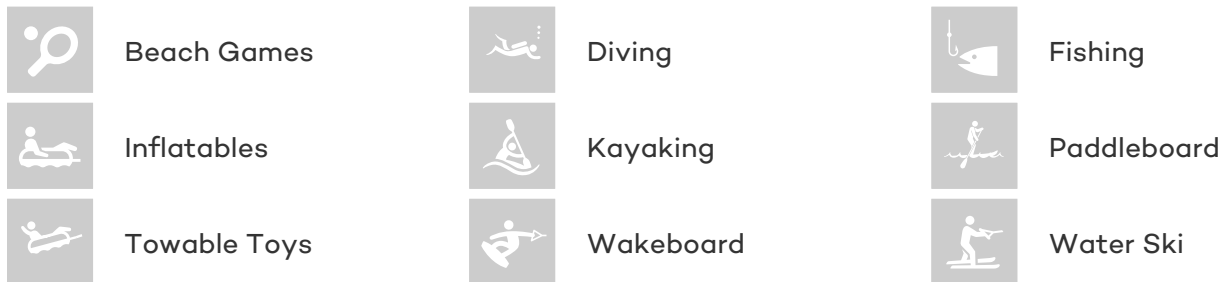

DECOMPRESSION YACHT CHARTER

Superyacht DECOMPRESSION was built in 2000 by Broward. She is a 31.39m / 103ft motor yacht with exterior design by Broward. DECOMPRESSION offers accommodation for up to 8 guests in 4 cabins with additional room for her crew of 3. She features a variety of amenities to ensure comfortable charter vacations, including Air Conditioning and Stabilisers underway. She also carries an impressive collection of toys as listed below.

DECOMPRESSION AMENITIES & TOYS

For a full up-to-date list of leisure facilities or amenities onboard Motor Yacht Decompression please contact your Yacht Charter Broker prior to booking your vacation. If there is a particular water toy that you would like, but it is not listed, then it may be possible to rent this equipment for you.

MORE TENDERS, TOYS & YACHT AMMENITIES INFO:

[CLICK HERE](#)

CHARTER DECOMPRESSION

If you are interested in chartering DECOMPRESSION please contact your yacht charter broker for more information about booking a luxury charter vacation on board this Broward superyacht .