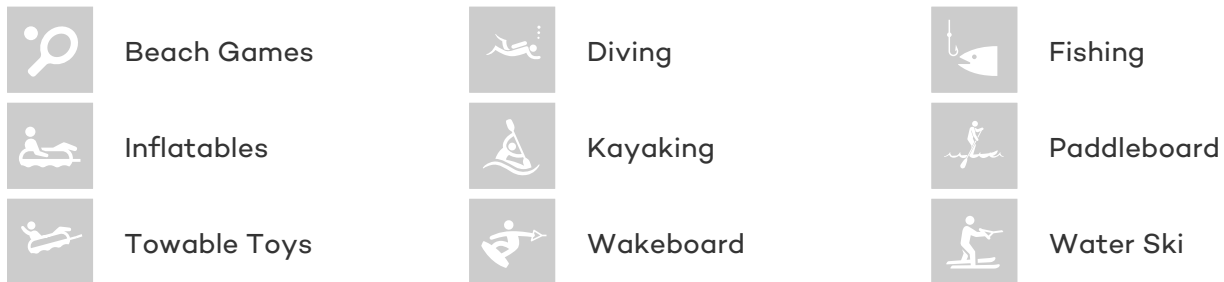

DECOMPRESSION YACHT CHARTER

Superyacht DECOMPRESSION was built in 2000 by Broward. She is a 31.39m / 103ft motor yacht with exterior design by Broward and interior styling by . DECOMPRESSION offers accommodation for up to 8 guests in 4 cabins with additional room for her crew of 3. She features a variety of amenities to ensure comfortable charter vacations, including Air Conditioning and Stabilisers underway. She also carries an impressive collection of toys as listed below.

DECOMPRESSION AMENITIES & TOYS

For a full up-to-date list of leisure facilities or amenities onboard Motor Yacht Decompression please contact your Yacht Charter Broker prior to booking your vacation. If there is a particular water toy that you would like, but it is not listed, then it may be possible to rent this equipment for you.

MORE TENDERS, TOYS & YACHT AMMENITIES INFO:

[CLICK HERE](#)

CHARTER DECOMPRESSION

If you are interested in chartering DECOMPRESSION please contact your yacht charter broker for more information about booking a luxury charter vacation on board this Broward superyacht .