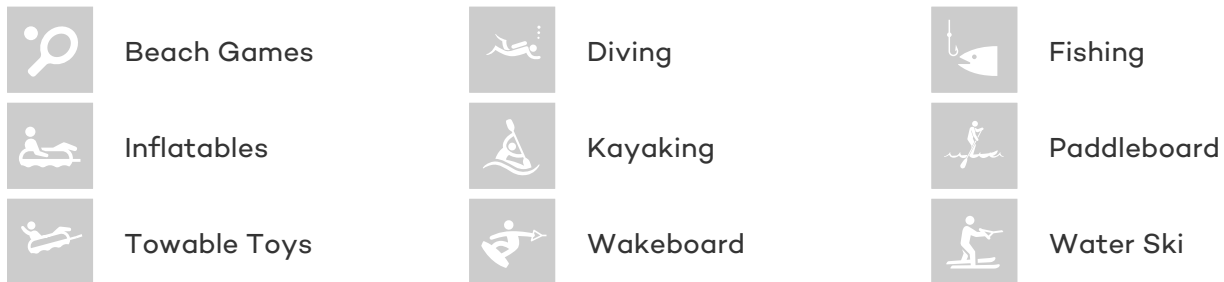

## DECOMPRESSION YACHT CHARTER

Superyacht DECOMPRESSION was built in 2000 by Broward. She is a 31.39m / 103ft motor yacht with exterior design by Broward and interior styling by . DECOMPRESSION offers accommodation for up to 8 guests in 4 cabins with additional room for her crew of 3. She features a variety of amenities to ensure comfortable charter vacations, including Air Conditioning and Stabilisers underway. She also carries an impressive collection of toys as listed below.

## DECOMPRESSION AMENITIES & TOYS

For a full up-to-date list of leisure facilities or amenities onboard Motor Yacht Decompression please contact your Yacht Charter Broker prior to booking your vacation. If there is a particular water toy that you would like, but it is not listed, then it may be possible to rent this equipment for you.