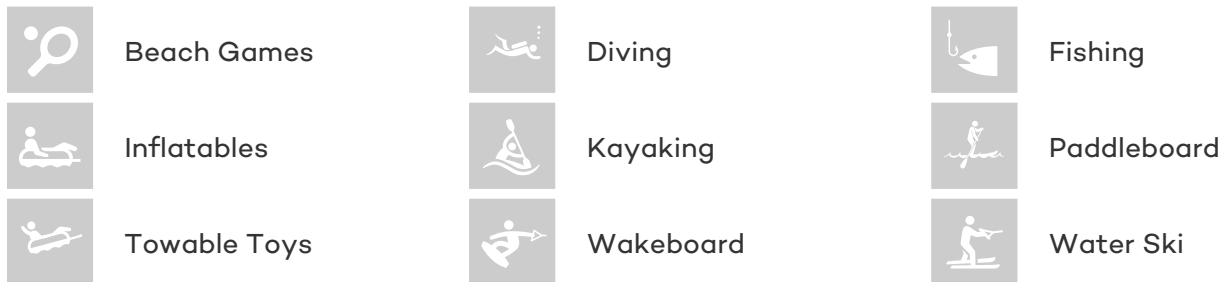

## DECOMPRESSION YACHT CHARTER

Superyacht DECOMPRESSION was built in 2000 by Broward. She is a 31.39m / 103ft motor yacht with exterior design by Broward. DECOMPRESSION offers accommodation for up to 8 guests in 4 cabins with additional room for her crew of 3. She features a variety of amenities to ensure comfortable charter vacations, including Air Conditioning and Stabilisers underway. She also carries an impressive collection of toys as listed below.

## DECOMPRESSION AMENITIES & TOYS

For a full up-to-date list of leisure facilities or amenities onboard Motor Yacht Decompression please contact your Yacht Charter Broker prior to booking your vacation. If there is a particular water toy that you would like, but it is not listed, then it may be possible to rent this equipment for you.