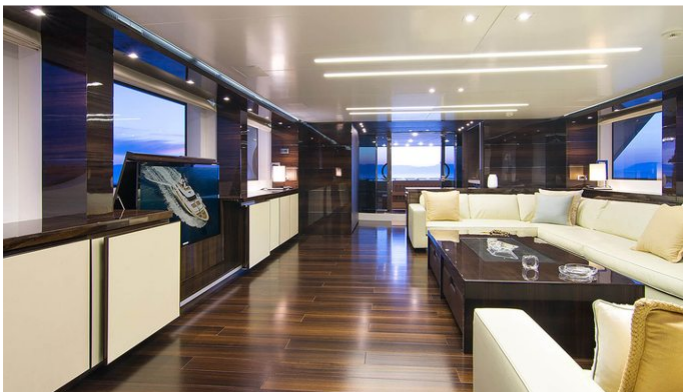

FOR MORE INFORMATION:

[CLICK HERE](#) 

or SCAN QR CODE

MORE PHOTOS, VIDEO OR INTERACTIVE DECK PLANS:

[CLICK HERE](#)

SOURAYA YACHT CHARTER

Superyacht SOURAYA was built in 2012 by Sanlorenzo. She is a 38m / 124'8 SD122 motor yacht with exterior design by Francesco Paszkowski Design . Souraya offers accommodation for up to 12 guests in 5 cabins with additional room for her crew of . She features a variety of amenities to ensure comfortable charter vacations, including, Air Conditioning, At Anchor Stabilizers, Jacuzzi (on deck), Swimming Platform & Tender Garage. She also carries an impressive collection of toys as listed below.

Sunpads

Deck Jacuzzi

Air Conditioning

Satellite TV

For a full up-to-date list of leisure facilities or amenities onboard Motor Yacht Souraya please contact your Yacht Charter Broker prior to booking your vacation. If there is a particular water toy that you would like, but it is not listed, then it may be possible to rent this equipment for you.