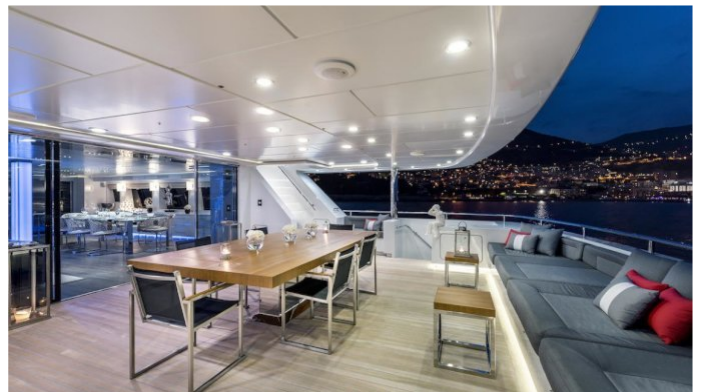

FOR MORE INFORMATION:

[CLICK HERE](#)

or **SCAN QR CODE**

MORE PHOTOS, VIDEO OR INTERACTIVE DECK PLANS:

 [CLICK HERE](#)

GRAYZONE YACHT CHARTER

Superyacht GRAYZONE was built in 2010 by Concept Marine. She is a 42m / 138ft custom motor yacht with exterior design by and interior styling by . GRAYZONE offers accommodation for up to 10 guests in 5 cabins with additional room for her crew of 8. She features a variety of amenities to ensure comfortable charter vacations, including Air Conditioning, WiFi connection on board, Deck Jacuzzi, Air Conditioning, Stabilisers underway, Stabilisers underway, Jacuzzi (on deck), Stabilizers at Anchor, At anchor Stabilizers and Sauna. She also carries an impressive collection of toys as listed below.