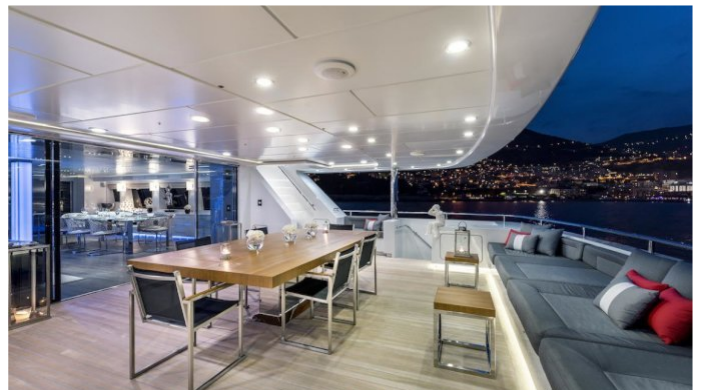

[CLICK HERE](#) 

or SCAN QR CODE

MORE PHOTOS, VIDEO OR INTERACTIVE DECK PLANS:

[CLICK HERE](#)

GRAYZONE YACHT CHARTER

Superyacht GRAYZONE was built in 2010 by Concept Marine. She is a 42m / 138ft Custom motor yacht with exterior design by Concept Marine and interior styling by Concept Marine. GRAYZONE offers accommodation for up to 10 guests in 5 cabins with additional room for her crew of 8. She features a variety of amenities to ensure comfortable charter vacations, including Air Conditioning, WiFi connection on board, Deck Jacuzzi, Stabilisers underway, Stabilizers at Anchor and Sauna. She also carries an impressive collection of toys as listed below.

GRAYZONE AMENITIES & TOYS

	Air Conditioning		Deck Jacuzzi		Inflatables
	Kayaking		Stabilizers		Water Ski
	Wi Fi				

For a full up-to-date list of leisure facilities or amenities onboard Motor Yacht Grayzone please contact your Yacht Charter Broker prior to booking your vacation. If there is a particular water toy that you would like, but it is not listed, then it may be possible to rent this equipment for you.