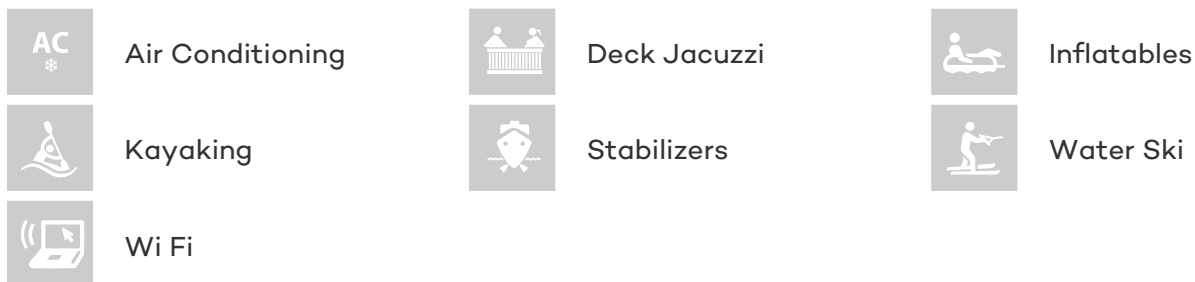

FOR MORE INFORMATION:

[CLICK HERE](#)

or **SCAN QR CODE**

MORE PHOTOS, VIDEO OR INTERACTIVE DECK PLANS:

 [CLICK HERE](#)

GRAYZONE YACHT CHARTER

Superyacht GRAYZONE was built in 2010 by Concept Marine. She is a 42m / 138ft custom motor yacht with exterior design by and interior styling by . GRAYZONE offers accommodation for up to 10 guests in 5 cabins with additional room for her crew of 8. She features a variety of amenities to ensure comfortable charter vacations, including Air Conditioning, WiFi connection on board, Deck Jacuzzi, Air Conditioning, Stabilisers underway, Stabilisers underway, Jacuzzi (on deck), Stabilizers at Anchor, At anchor Stabilizers and Sauna. She also carries an impressive collection of toys as listed below.

GRAYZONE AMENITIES & TOYS

For a full up-to-date list of leisure facilities or amenities onboard Motor Yacht Grayzone please contact your Yacht Charter Broker prior to booking your vacation. If there is a particular water toy that you would like, but it is not listed, then it may be possible to rent this equipment for you.