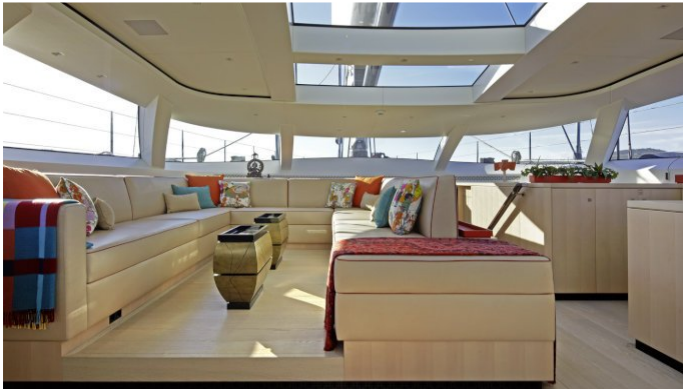

MORE PHOTOS, VIDEO OR INTERACTIVE DECK PLANS:

[CLICK HERE](#)