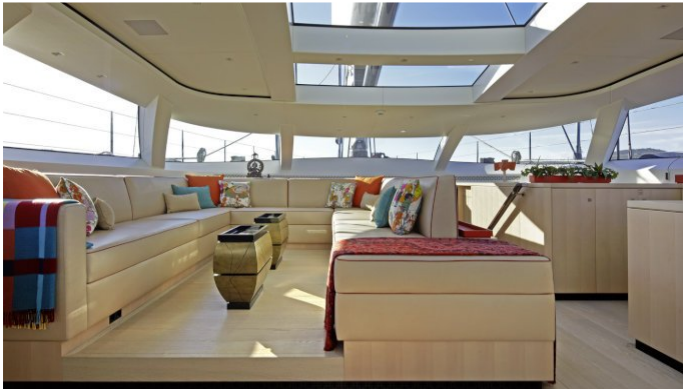

CRUISING SPEED
11 Knots

ACCOMMODATION

GUESTS	CABINS	CREW
8	4	7

CABIN CONFIGURATION
1 Master 3 Double

CHARTER RATES

Details correct as of 23 Feb, 2019

FOR MORE INFORMATION:

[CLICK HERE](#) 

or SCAN QR CODE

MORE PHOTOS, VIDEO OR INTERACTIVE DECK PLANS:

[CLICK HERE](#)

GANESHA YACHT CHARTER

Superyacht GANESHA was built in 2013 by Vitters. She is a 46m / 151ft Custom sail yacht with exterior design by Dubois and interior styling by Newcruise. GANESHA offers accommodation for up to 8 guests in 4 cabins with additional room for her crew of 7. She features a variety of amenities to ensure comfortable charter vacations, including WiFi connection on board. She also carries an impressive collection of toys as listed below.

GANESHA AMENITIES & TOYS

Wi Fi

For a full up-to-date list of leisure facilities or amenities onboard Sail Yacht Ganesha please contact your Yacht Charter Broker prior to booking your vacation. If there is a particular water toy that you would like, but it is not listed, then it may be possible to rent this equipment for you.