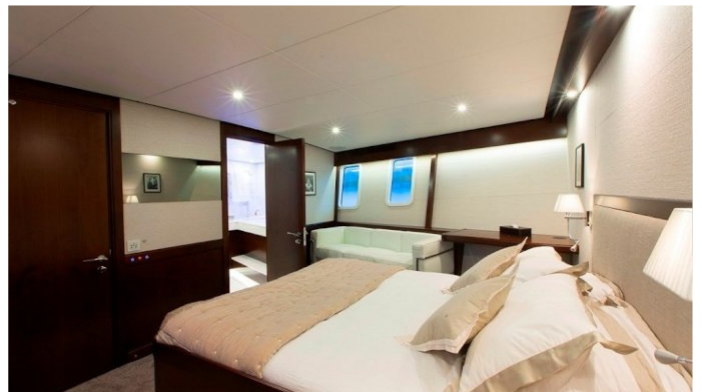

GUESTS	CABINS	CREW
8	4	4

CABIN CONFIGURATION

1 Master	1 Vip
2 Twin	2 Convertible

CHARTER RATES

SUMMER
from
€35,000 / week + expenses

WINTER
from
€33,000 / week + expenses

Details correct as of 23 Feb, 2018

FOR MORE INFORMATION:

[CLICK HERE](#) 

or SCAN QR CODE

MORE PHOTOS, VIDEO OR INTERACTIVE DECK PLANS:

[CLICK HERE](#)

SULTANA YACHT CHARTER

Superyacht SULTANA was built in 1969 by Feadship. She is a 25.8m / 85ft custom motor yacht with exterior design by De Voogt and interior styling by . SULTANA offers accommodation for up to 8 guests in 4 cabins with additional room for her crew of 4. She features a variety of amenities to ensure comfortable charter vacations, including Air Conditioning, WiFi connection on board, Air Conditioning, Stabilisers underway, Stabilisers underway, Stabilizers at Anchor and At anchor Stabilizers. She also carries an impressive collection of toys as listed below.