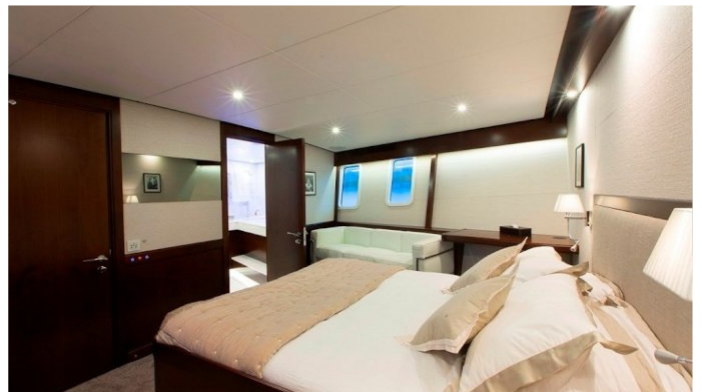

GUESTS	CABINS	CREW
8	4	4

CABIN CONFIGURATION

1 Master	1 Vip
2 Twin	2 Convertible

CHARTER RATES

SUMMER
from
€35,000 / week + expenses

WINTER
from
€35,000 / week + expenses

Details correct as of 20 Aug, 2018

FOR MORE INFORMATION:

[CLICK HERE](#) 

or SCAN QR CODE

MORE PHOTOS, VIDEO OR INTERACTIVE DECK PLANS:

[CLICK HERE](#)

SULTANA YACHT CHARTER

Superyacht SULTANA was built in 1969 by Feadship. She is a 25.8m / 85ft Custom motor yacht with exterior design by De Voogt. SULTANA offers accommodation for up to 8 guests in 4 cabins with additional room for her crew of 4. She features a variety of amenities to ensure comfortable charter vacations, including Air Conditioning, WiFi connection on board, Stabilisers underway and Stabilizers at Anchor. She also carries an impressive collection of toys as listed below.