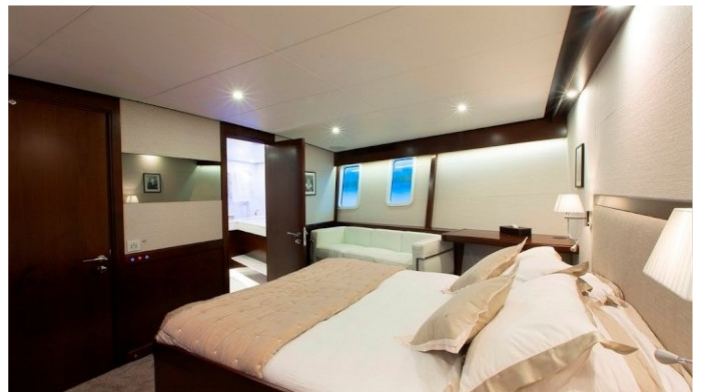

GUESTS	CABINS	CREW
8	4	4

CABIN CONFIGURATION

1 Master	1 Vip
2 Twin	2 Convertible

CHARTER RATES

SUMMER
from
€35,000 / week + expenses

WINTER
from
€33,000 / week + expenses

Details correct as of 24 Nov, 2017

FOR MORE INFORMATION:

[CLICK HERE](#) 

or SCAN QR CODE

MORE PHOTOS, VIDEO OR INTERACTIVE DECK PLANS:

[CLICK HERE](#)

SULTANA YACHT CHARTER

Superyacht SULTANA was built in 1969 by Feadship. She is a 25.8m / 85ft custom motor yacht with exterior design by De Voogt and interior styling by . SULTANA offers accommodation for up to 8 guests in 4 cabins with additional room for her crew of 4. She features a variety of amenities to ensure comfortable charter vacations, including Air Conditioning, WiFi connection on board, Air Conditioning, Stabilisers underway, Stabilisers underway, Stabilizers at Anchor and At anchor Stabilizers. She also carries an impressive collection of toys as listed below.