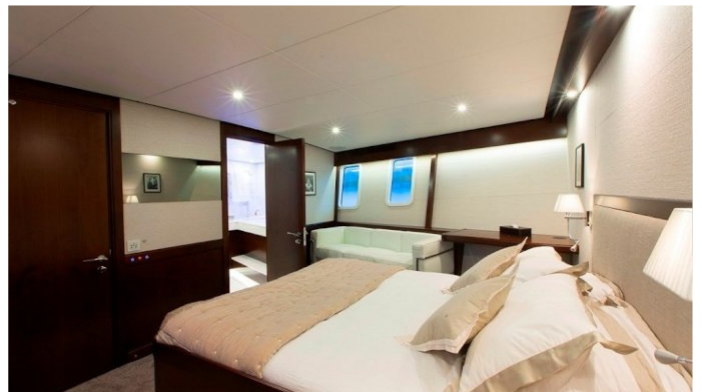

GUESTS	CABINS	CREW
8	4	4

CABIN CONFIGURATION

1 Master	1 Vip
2 Twin	2 Convertible

CHARTER RATES

SUMMER
from
€35,000 / week + expenses

WINTER
from
€33,000 / week + expenses

Details correct as of 25 Sep, 2017

FOR MORE INFORMATION:

[CLICK HERE](#) 

or SCAN QR CODE

MORE PHOTOS, VIDEO OR INTERACTIVE DECK PLANS:

[CLICK HERE](#)

SULTANA YACHT CHARTER

Superyacht SULTANA was built in 1969 by Feadship. She is a 25.8m / 85ft custom motor yacht with exterior design by De Voogt and interior styling by . SULTANA offers accommodation for up to 8 guests in 4 cabins with additional room for her crew of 4. She features a variety of amenities to ensure comfortable charter vacations, including Air Conditioning, WiFi connection on board, Air Conditioning, Stabilisers underway, Stabilisers underway, Stabilizers at Anchor and At anchor Stabilizers. She also carries an impressive collection of toys as listed below.