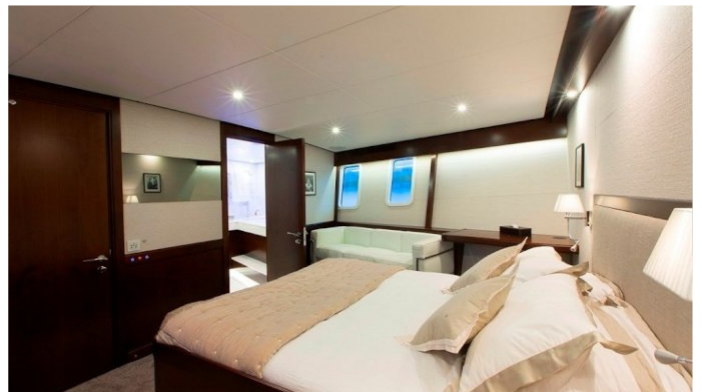

MORE PHOTOS, VIDEO OR INTERACTIVE DECK PLANS:

[CLICK HERE](#)