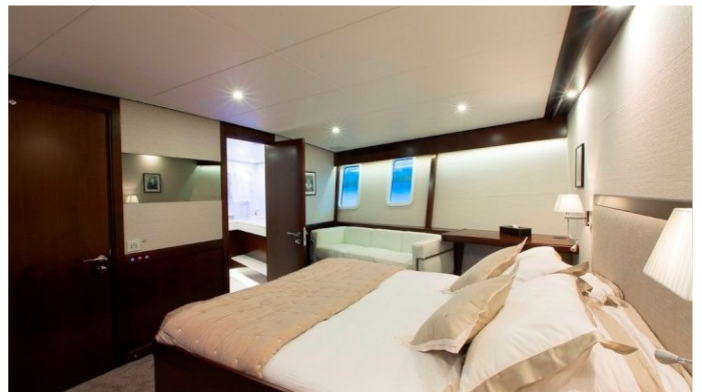

GUESTS	CABINS	CREW
8	4	4

CABIN CONFIGURATION

1 Master	1 Vip
2 Twin	2 Convertible

CHARTER RATES

SUMMER
from
€35,000 / week + expenses

WINTER
from
€35,000 / week + expenses

Details correct as of 24 May, 2018

FOR MORE INFORMATION:

[CLICK HERE](#) 

or SCAN QR CODE

MORE PHOTOS, VIDEO OR INTERACTIVE DECK PLANS:

[CLICK HERE](#)

SULTANA YACHT CHARTER

Superyacht SULTANA was built in 1969 by Feadship. She is a 25.8m / 85ft custom motor yacht with exterior design by De Voogt and interior styling by . SULTANA offers accommodation for up to 8 guests in 4 cabins with additional room for her crew of 4. She features a variety of amenities to ensure comfortable charter vacations, including Air Conditioning, WiFi connection on board, Stabilisers underway and Stabilizers at Anchor. She also carries an impressive collection of toys as listed below.