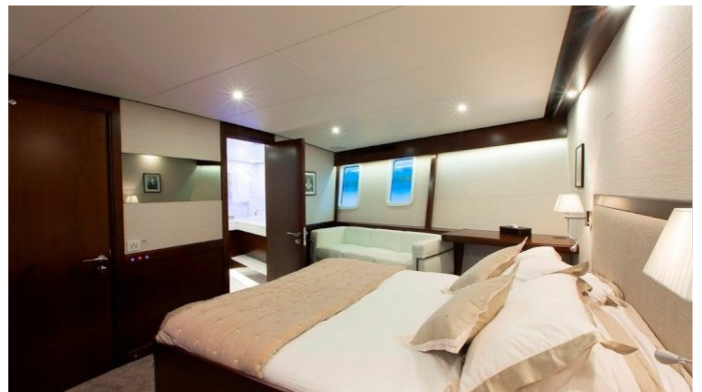

GUESTS	CABINS	CREW
8	4	4

CABIN CONFIGURATION

1 Master	1 Vip
2 Twin	2 Convertible

CHARTER RATES

SUMMER
from
€35,000 / week + expenses

WINTER
from
€33,000 / week + expenses

Details correct as of 12 Dec, 2017

FOR MORE INFORMATION:

[CLICK HERE](#) 

or SCAN QR CODE

MORE PHOTOS, VIDEO OR INTERACTIVE DECK PLANS:

[CLICK HERE](#)

SULTANA YACHT CHARTER

Superyacht SULTANA was built in 1969 by Feadship. She is a 25.8m / 85ft custom motor yacht with exterior design by De Voogt and interior styling by . SULTANA offers accommodation for up to 8 guests in 4 cabins with additional room for her crew of 4. She features a variety of amenities to ensure comfortable charter vacations, including Air Conditioning, WiFi connection on board, Air Conditioning, Stabilisers underway, Stabilisers underway, Stabilizers at Anchor and At anchor Stabilizers. She also carries an impressive collection of toys as listed below.