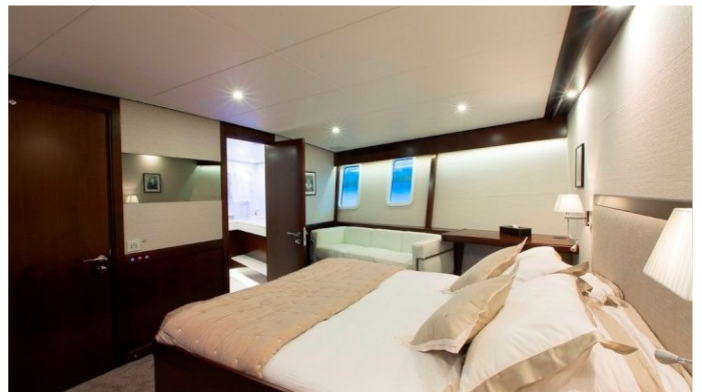

GUESTS	CABINS	CREW
8	4	4

CABIN CONFIGURATION

1 Master	1 Vip
2 Twin	2 Convertible

CHARTER RATES

SUMMER
from
€35,000 / week + expenses

WINTER
from
€35,000 / week + expenses

Details correct as of 14 Nov, 2018

FOR MORE INFORMATION:

[CLICK HERE](#) 

or SCAN QR CODE

MORE PHOTOS, VIDEO OR INTERACTIVE DECK PLANS:

[CLICK HERE](#)

SULTANA YACHT CHARTER

Superyacht SULTANA was built in 1969 by Feadship. She is a 25.8m / 85ft Custom motor yacht with exterior design by De Voogt. SULTANA offers accommodation for up to 8 guests in 4 cabins with additional room for her crew of 4. She features a variety of amenities to ensure comfortable charter vacations, including Air Conditioning, WiFi connection on board, Stabilisers underway and Stabilizers at Anchor. She also carries an impressive collection of toys as listed below.