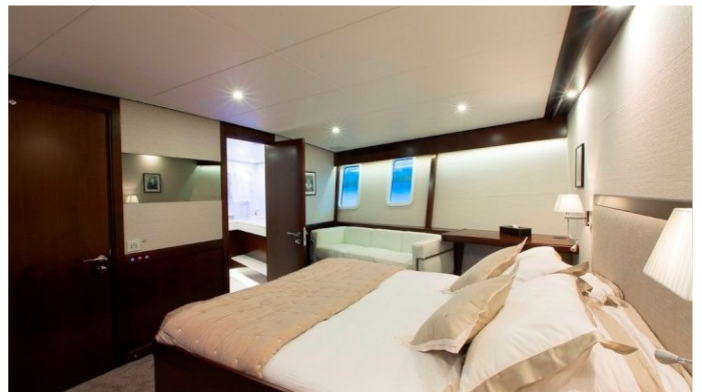

GUESTS	CABINS	CREW
8	4	4

CABIN CONFIGURATION

1 Master	1 Vip
2 Twin	2 Convertible

CHARTER RATES

SUMMER
from
€35,000 / week + expenses

WINTER
from
€33,000 / week + expenses

Details correct as of 21 Oct, 2017

FOR MORE INFORMATION:

[CLICK HERE](#) 

or SCAN QR CODE

MORE PHOTOS, VIDEO OR INTERACTIVE DECK PLANS:

[CLICK HERE](#)

SULTANA YACHT CHARTER

Superyacht SULTANA was built in 1969 by Feadship. She is a 25.8m / 85ft custom motor yacht with exterior design by De Voogt and interior styling by . SULTANA offers accommodation for up to 8 guests in 4 cabins with additional room for her crew of 4. She features a variety of amenities to ensure comfortable charter vacations, including Air Conditioning, WiFi connection on board, Air Conditioning, Stabilisers underway, Stabilisers underway, Stabilizers at Anchor and At anchor Stabilizers. She also carries an impressive collection of toys as listed below.