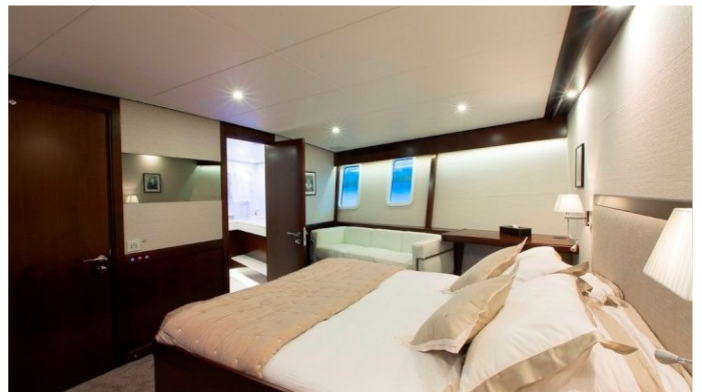

GUESTS	CABINS	CREW
8	4	4

CABIN CONFIGURATION

1 Master	1 Vip
2 Twin	2 Convertible

CHARTER RATES

SUMMER
from
€35,000 / week + expenses

WINTER
from
€35,000 / week + expenses

Details correct as of 21 Jun, 2018

FOR MORE INFORMATION:

[CLICK HERE](#) 

or SCAN QR CODE

MORE PHOTOS, VIDEO OR INTERACTIVE DECK PLANS:

[CLICK HERE](#)

SULTANA YACHT CHARTER

Superyacht SULTANA was built in 1969 by Feadship. She is a 25.8m / 85ft custom motor yacht with exterior design by De Voogt and interior styling by . SULTANA offers accommodation for up to 8 guests in 4 cabins with additional room for her crew of 4. She features a variety of amenities to ensure comfortable charter vacations, including Air Conditioning, WiFi connection on board, Stabilisers underway and Stabilizers at Anchor. She also carries an impressive collection of toys as listed below.

SULTANA AMENITIES & TOYS

Air Conditioning

Fishing

Stabilizers

Water Ski

Waverider

Wi Fi

For a full up-to-date list of leisure facilities or amenities onboard Motor Yacht Sultana please contact your Yacht Charter Broker prior to booking your vacation. If there is a particular water toy that you would like, but it is not listed, then it may be possible to rent this equipment for you.