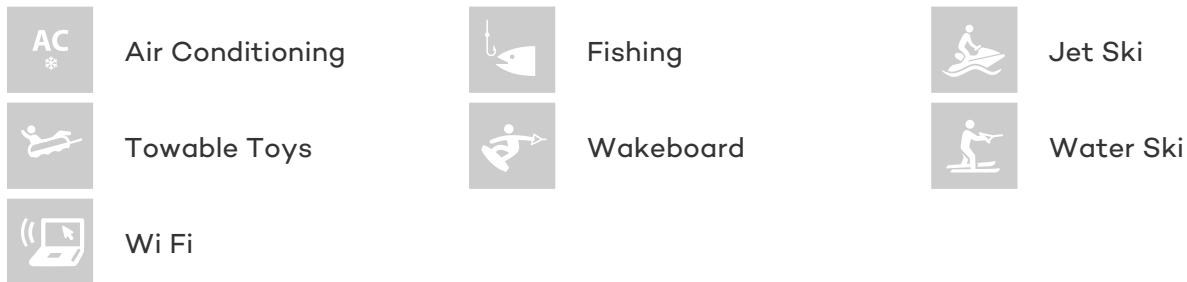

LIBERTUS YACHT CHARTER

Superyacht LIBERTUS was built in 1975 by Benetti. She is a 29.75m / 98ft custom motor yacht with exterior design by Benetti and interior styling by Benetti. LIBERTUS offers accommodation for up to 9 guests in 5 cabins with additional room for her crew of 4. She features a variety of amenities to ensure comfortable charter vacations, including Air Conditioning and WiFi connection on board. She also carries an impressive collection of toys as listed below.

LIBERTUS AMENITIES & TOYS

For a full up-to-date list of leisure facilities or amenities onboard Motor Yacht Libertus please contact your Yacht Charter Broker prior to booking your vacation. If there is a particular water toy that you would like, but it is not listed, then it may be possible to rent this equipment for you.

MORE TENDERS, TOYS & YACHT AMMENITIES INFO:

[CLICK HERE](#)

CHARTER LIBERTUS

If you are interested in chartering LIBERTUS please contact your yacht charter broker for more information about booking a luxury charter vacation on board this Benetti superyacht .