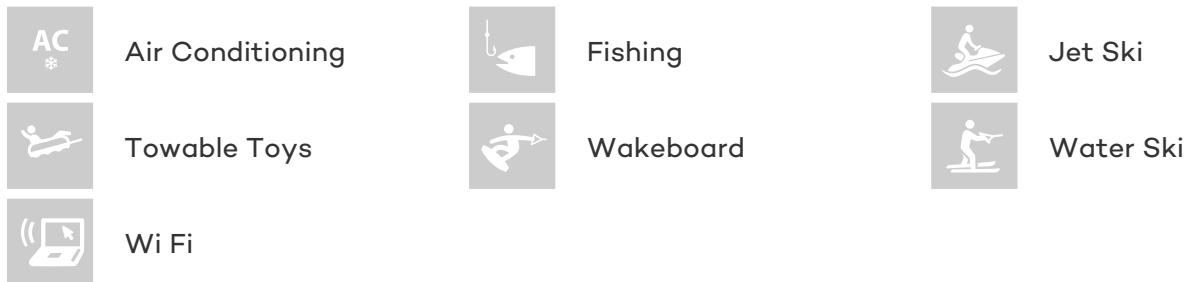

CRUISING SPEED
13 Knots

ACCOMMODATION

GUESTS	CABINS	CREW
9	5	4

CABIN CONFIGURATION
1 Master 1 Vip
2 Twin 1 Single

CHARTER RATES

SUMMER
from
€30,000 / week + expenses

WINTER
from
€30,000 / week + expenses

Details correct as of 16 Oct, 2018

FOR MORE INFORMATION:

[CLICK HERE](#) 

or SCAN QR CODE

MORE PHOTOS, VIDEO OR INTERACTIVE DECK PLANS:

 [CLICK HERE](#)

LIBERTUS YACHT CHARTER

Superyacht LIBERTUS was built in 1975 by Benetti. She is a 29.75m / 98ft Custom motor yacht with exterior design by Benetti and interior styling by Benetti. LIBERTUS offers accommodation for up to 9 guests in 5 cabins with additional room for her crew of 4. She features a variety of amenities to ensure comfortable charter vacations, including Air Conditioning and WiFi connection on board. She also carries an impressive collection of toys as listed below.

LIBERTUS AMENITIES & TOYS

For a full up-to-date list of leisure facilities or amenities onboard Motor Yacht Libertus please contact your Yacht Charter Broker prior to booking your vacation. If there is a particular water toy that you would like, but it is not listed, then it may be possible to rent this equipment for you.