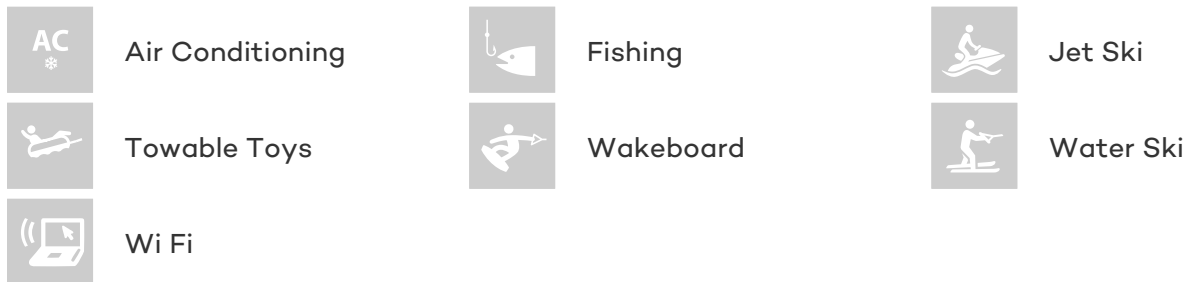

GUESTS	CABINS	CREW
9	5	4

CABIN CONFIGURATION

1 Master	1 Vip
2 Twin	1 Single

CHARTER RATES

SUMMER
from
€30,000 / week + expenses

WINTER
from
€30,000 / week + expenses

Details correct as of 21 Jan, 2019

FOR MORE INFORMATION:

[CLICK HERE](#) 

or SCAN QR CODE

MORE PHOTOS, VIDEO OR INTERACTIVE DECK PLANS:

[CLICK HERE](#)

LIBERTUS YACHT CHARTER

Superyacht LIBERTUS was built in 1975 by Benetti. She is a 29.75m / 98ft Custom motor yacht with exterior design by Benetti and interior styling by Benetti. LIBERTUS offers accommodation for up to 9 guests in 5 cabins with additional room for her crew of 4. She features a variety of amenities to ensure comfortable charter vacations, including Air Conditioning and WiFi connection on board. She also carries an impressive collection of toys as listed below.

LIBERTUS AMENITIES & TOYS

For a full up-to-date list of leisure facilities or amenities onboard Motor Yacht Libertus please contact your Yacht Charter Broker prior to booking your vacation. If there is a particular water toy that you would like, but it is not listed, then it may be possible to rent this equipment for you.