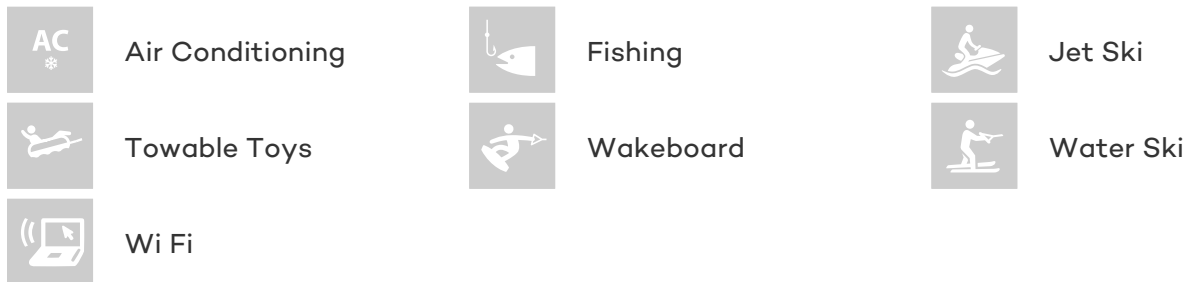

| GUESTS | CABINS | CREW |
|--------|--------|------|
| 9 | 5 | 4 |

CABIN CONFIGURATION
1 Master 1 Vip
2 Twin 1 Single

CHARTER RATES

SUMMER
from
€30,000 / week + expenses

WINTER
from
€30,000 / week + expenses

Details correct as of 23 Jul, 2018

FOR MORE INFORMATION:

[CLICK HERE](#) 

or SCAN QR CODE

MORE PHOTOS, VIDEO OR INTERACTIVE DECK PLANS:

 [CLICK HERE](#)

LIBERTUS YACHT CHARTER

Superyacht LIBERTUS was built in 1975 by Benetti. She is a 29.75m / 98ft Custom motor yacht with exterior design by Benetti and interior styling by Benetti. LIBERTUS offers accommodation for up to 9 guests in 5 cabins with additional room for her crew of 4. She features a variety of amenities to ensure comfortable charter vacations, including Air Conditioning and WiFi connection on board. She also carries an impressive collection of toys as listed below.

LIBERTUS AMENITIES & TOYS

For a full up-to-date list of leisure facilities or amenities onboard Motor Yacht Libertus please contact your Yacht Charter Broker prior to booking your vacation. If there is a particular water toy that you would like, but it is not listed, then it may be possible to rent this equipment for you.