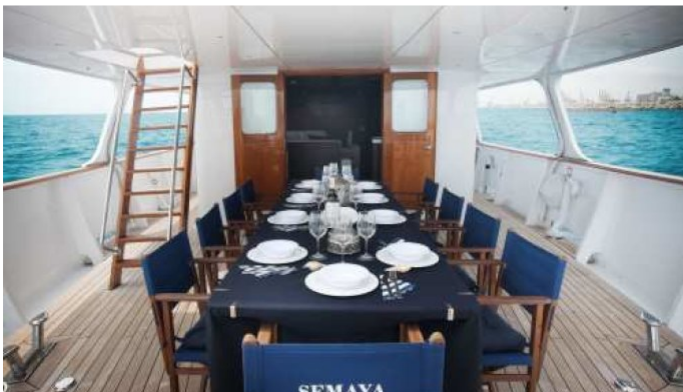

MORE PHOTOS, VIDEO OR INTERACTIVE DECK PLANS:

[CLICK HERE](#)

This document is not contractual. The yacht charters and their particulars displayed in the results above are displayed in good faith and whilst believed to be correct are not guaranteed. YachtCharterFleet.com does not warrant or assume any legal liability or responsibility for the accuracy, completeness, or usefulness of any information and/or images displayed. All information is subject to change without notice and is without warranty. Your preferred charter broker should provide you with yacht specifications, brochure and rates for your chosen dates during your charter yacht selection process. Starting prices are shown in a range of currencies for a one-week charter, unless otherwise indicated.