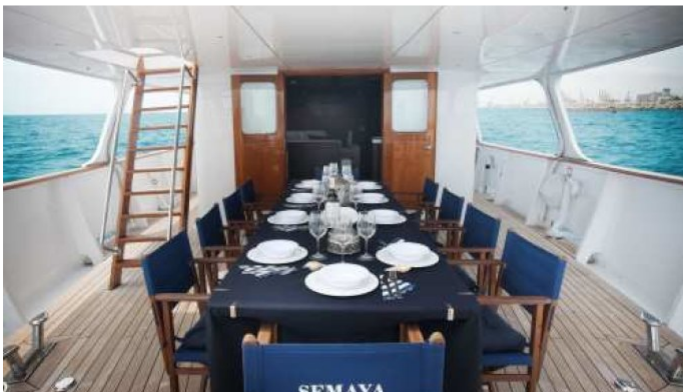

SEMAYA

Yacht Charter Details for 'Semaya', the 28m Superyacht built by Anastassiades & Tsortanides

SPECIFICATIONS

LENGTH
28m / 92ft

BEAM DRAFT
5.79m / 19ft 2.32m / 8ft

YEAR REFIT
1968 2010

CRUISING SPEED
10 Knots

SEMAYA YACHT CHARTER

Superyacht SEMAYA was built in 1968 by Anastassiades & Tsortanides. She is a 28m / 92ft custom motor yacht with exterior design by and interior styling by . SEMAYA offers accommodation for up to 11 guests in 5 cabins with additional room for her crew of 4. She features a variety of amenities to ensure comfortable charter vacations, including WiFi connection on board, Air Conditioning and Air Conditioning. She also carries an impressive collection of toys as listed below.

SEMAYA AMENITIES & TOYS

| | | | | | |
|---|------------------|---|-----------|---|------------|
|  | Air Conditioning |  | Jet Ski |  | Kayaking |
|  | Paddleboard |  | Seabob |  | Snorkeling |
|  | Towable Toys |  | Wakeboard |  | Water Ski |
|  | Wi Fi | | | | |

For a full up-to-date list of leisure facilities or amenities onboard Motor Yacht Semaya please contact your Yacht Charter Broker prior to booking your vacation. If there is a particular water toy that you would like, but it is not listed, then it may be possible to rent this equipment for you.