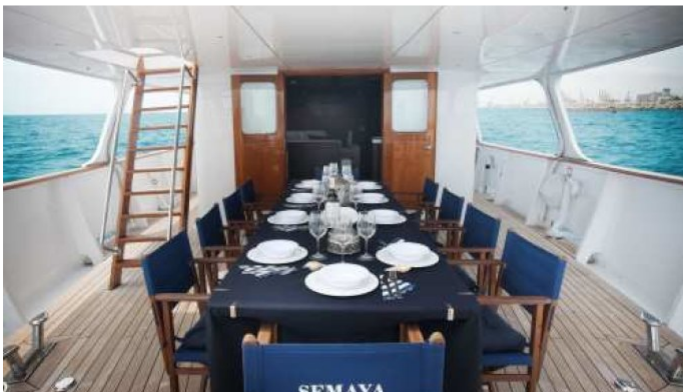

SEMAYA

Yacht Charter Details for 'Semaya', the 28m Superyacht built by Anastassiades & Tsortanides

SPECIFICATIONS

LENGTH
28m / 92ft

BEAM DRAFT
5.79m / 19ft 2.32m / 8ft

YEAR REFIT
1968 2010

CRUISING SPEED
10 Knots

SEMAYA YACHT CHARTER

Superyacht SEMAYA was built in 1968 by Anastassiades & Tsortanides. She is a 28m / 92ft Custom motor yacht with exterior design by . SEMAYA offers accommodation for up to 11 guests in 5 cabins with additional room for her crew of 4. She features a variety of amenities to ensure comfortable charter vacations, including WiFi connection on board and Air Conditioning. She also carries an impressive collection of toys as listed below.

SEMAYA AMENITIES & TOYS

 AC	Air Conditioning	 Jet Ski	 Kayaking
 Paddleboard	Paddleboard	 Seabob	 Snorkeling
 Towable Toys	Towable Toys	 Wakeboard	 Water Ski
 Wi Fi	Wi Fi		

For a full up-to-date list of leisure facilities or amenities onboard Motor Yacht Semaya please contact your Yacht Charter Broker prior to booking your vacation. If there is a particular water toy that you would like, but it is not listed, then it may be possible to rent this equipment for you.