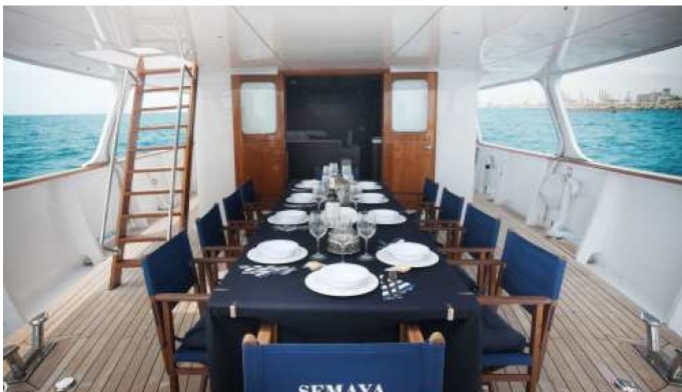

MORE PHOTOS, VIDEO OR INTERACTIVE DECK PLANS:

[CLICK HERE](#)

This document is not contractual. The yacht charters and their particulars displayed in the results above are displayed in good faith and whilst believed to be correct are not guaranteed. YachtCharterFleet.com does not warrant or assume any legal liability or responsibility for the accuracy, completeness, or usefulness of any information and/or images displayed. All information is subject to change without notice and is without warranty. Your preferred charter broker should provide you with yacht specifications, brochure and rates for your chosen dates during your charter yacht selection process. Starting prices are shown in a range of currencies for a one-week charter, unless otherwise indicated.