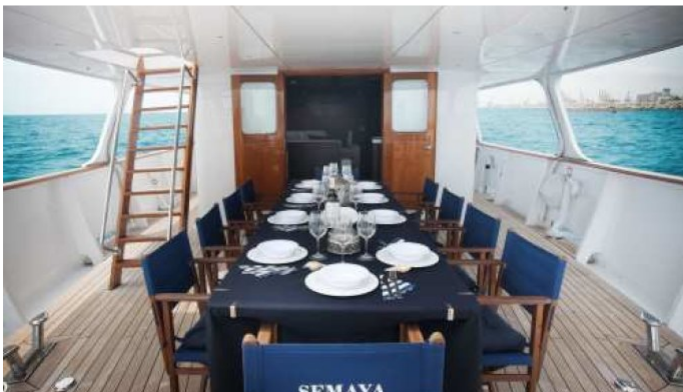

SEMAYA

Yacht Charter Details for 'Semaya', the 28m Superyacht built by Anastassiades & Tsortanides

SPECIFICATIONS

LENGTH
28m / 92ft

BEAM DRAFT
5.79m / 19ft 2.32m / 8ft

YEAR REFIT
1968 2010

CRUISING SPEED
10 Knots

FOR MORE INFORMATION:

[CLICK HERE](#) 

or SCAN QR CODE

MORE PHOTOS, VIDEO OR INTERACTIVE DECK PLANS:

[CLICK HERE](#)

SEMAYA YACHT CHARTER

Superyacht SEMAYA was built in 1968 by Anastassiades & Tsortanides. She is a 28m / 92ft custom motor yacht with exterior design by and interior styling by . SEMAYA offers accommodation for up to 11 guests in 5 cabins with additional room for her crew of 4. She features a variety of amenities to ensure comfortable charter vacations, including WiFi connection on board, Air Conditioning and Air Conditioning. She also carries an impressive collection of toys as listed below.

SEMAYA AMENITIES & TOYS

	Air Conditioning		Jet Ski		Kayaking
	Paddleboard		Seabob		Snorkeling
	Towable Toys		Wakeboard		Water Ski
	Wi Fi				

For a full up-to-date list of leisure facilities or amenities onboard Motor Yacht Semaya please contact your Yacht Charter Broker prior to booking your vacation. If there is a particular water toy that you would like, but it is not listed, then it may be possible to rent this equipment for you.