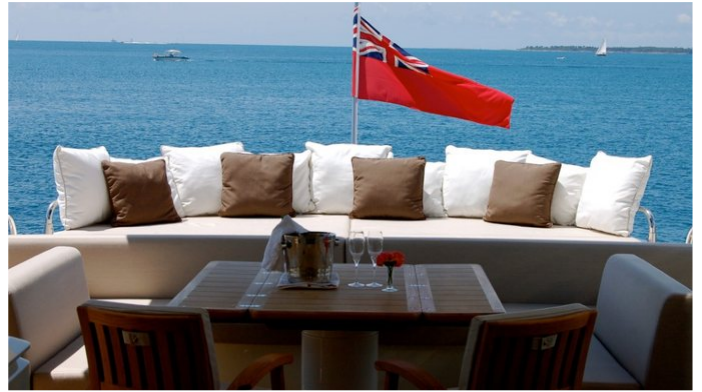

MORE PHOTOS, VIDEO OR INTERACTIVE DECK PLANS:

[CLICK HERE](#)