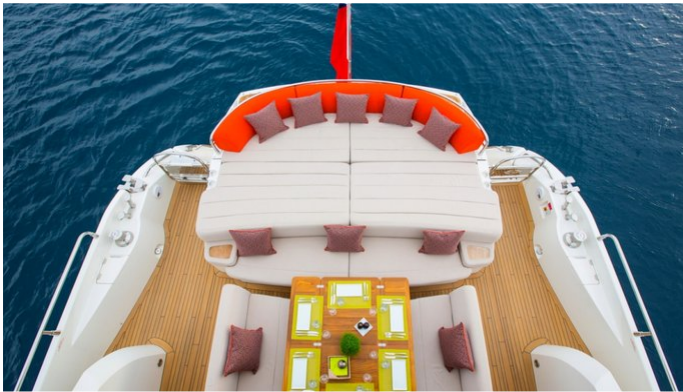

BST SUNRISE

Yacht Charter Details for 'BST Sunrise', the 26.85m Superyacht built by Sunseeker

SPECIFICATIONS

LENGTH
26.85m / 88'1

BEAM DRAFT
6.34m / 20'10 1.7m / 5'7

YEAR REFIT
2011

CRUISING SPEED
24 Knots

ACCOMMODATION

[CLICK HERE](#)

or SCAN QR CODE

MORE PHOTOS, VIDEO OR INTERACTIVE DECK PLANS:

 [CLICK HERE](#)

BST SUNRISE YACHT CHARTER

Superyacht BST SUNRISE was built in 2011 by Sunseeker. She is a 26.85m / 88'1 Predator 84 motor yacht with exterior design by Sunseeker and interior styling by Sunseeker. BST Sunrise offers accommodation for up to 8 guests in 4 cabins with additional room for her crew of 3. She features a variety of amenities to ensure comfortable charter vacations, including, Air Conditioning, WiFi connection on board, Stabilisers underway & Stabilizers at Anchor. She also carries an impressive collection of toys as listed below.

BST SUNRISE AMENITIES & TOYS

Stabilizers Underway

Wi-Fi

Ipod Docking

At-Anchor Stabilizers

Air Conditioning

Satellite TV

For a full up-to-date list of leisure facilities or amenities onboard Motor Yacht BST Sunrise please contact your Yacht Charter Broker prior to booking your vacation. If there is a particular water toy that you would like, but it is not listed, then it may be possible to rent this equipment for you.