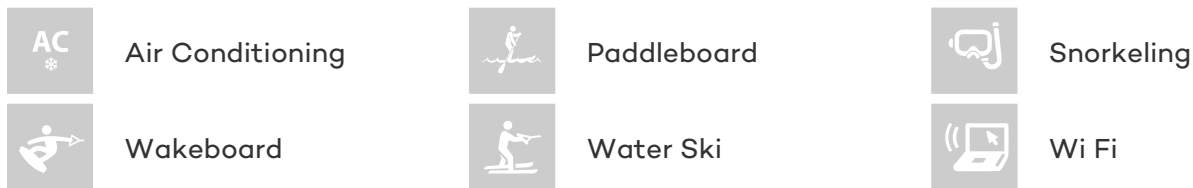

ALIX YACHT CHARTER

Superyacht ALIX was built in 2009 by Nautor's Swan. She is a 27.71m / 91ft Swan 90 sail yacht with exterior design by German Frers and interior styling by German Frers. ALIX offers accommodation for up to 8 guests in 4 cabins with additional room for her crew of 3. She features a variety of amenities to ensure comfortable charter vacations, including Air Conditioning and WiFi connection on board. She also carries an impressive collection of toys as listed below.

ALIX AMENITIES & TOYS

For a full up-to-date list of leisure facilities or amenities onboard Sail Yacht Alix please contact your Yacht Charter Broker prior to booking your vacation. If there is a particular water toy that you would like, but it is not listed, then it may be possible to rent this equipment for you.

MORE TENDERS, TOYS & YACHT AMMENITIES INFO:

[CLICK HERE](#)

CHARTER ALIX

If you are interested in chartering ALIX please contact your yacht charter broker for more information about booking a luxury charter vacation on board this Nautor's Swan superyacht .