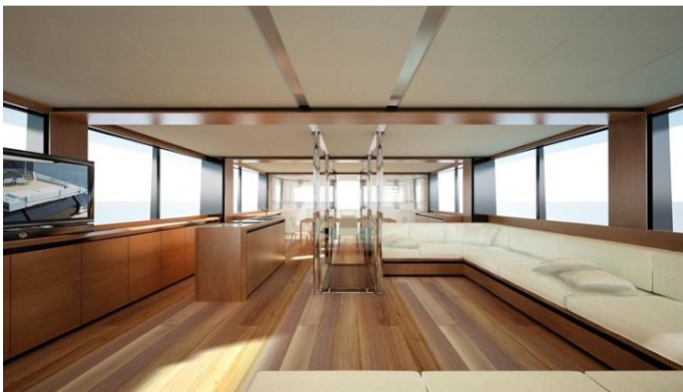

MORE PHOTOS, VIDEO OR INTERACTIVE DECK PLANS:

[CLICK HERE](#)

This document is not contractual. The yacht charters and their particulars displayed in the results above are displayed in good faith and whilst believed to be correct are not guaranteed. YachtCharterFleet.com does not warrant or assume any legal liability or responsibility for the accuracy, completeness, or usefulness of any information and/or images displayed. All information is subject to change without notice and is without warranty. Your preferred charter broker should provide you with yacht specifications, brochure and rates for your chosen dates during your charter yacht selection process. Starting prices are shown in a range of currencies for a one-week charter, unless otherwise indicated.