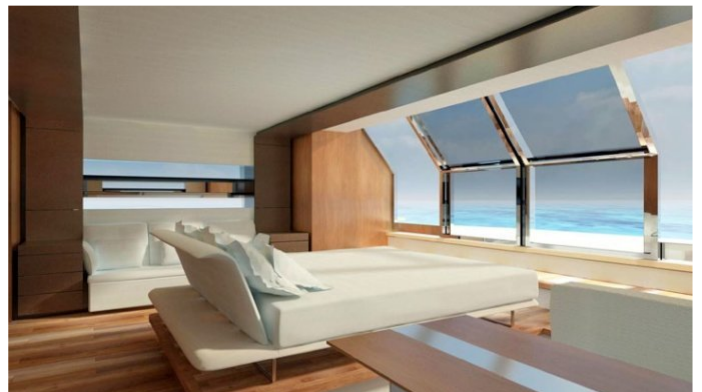

MORE PHOTOS, VIDEO OR INTERACTIVE DECK PLANS:

[CLICK HERE](#)

This document is not contractual. The yacht charters and their particulars displayed in the results above are displayed in good faith and whilst believed to be correct are not guaranteed. YachtCharterFleet.com does not warrant or assume any legal liability or responsibility for the accuracy, completeness, or usefulness of any information and/or images displayed. All information is subject to change without notice and is without warranty. Your preferred charter broker should provide you with yacht specifications, brochure and rates for your chosen dates during your charter yacht selection process. Starting prices are shown in a range of currencies for a one-week charter, unless otherwise indicated.