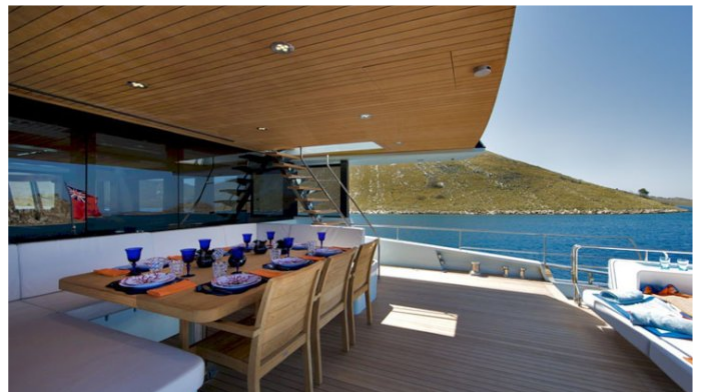

KANGA

Yacht Charter Details for 'Kanga', the 26.23m Superyacht built by Wally

SPECIFICATIONS

LENGTH
26.23m / 86ft

BEAM DRAFT
7.75m / 25ft 1.75m / 6ft

YEAR
2012

CRUISING SPEED
12 Knots

ACCOMMODATION

[CLICK HERE](#) 

or SCAN QR CODE

MORE PHOTOS, VIDEO OR INTERACTIVE DECK PLANS:

 [CLICK HERE](#)

KANGA YACHT CHARTER

Superyacht KANGA was built in 2012 by Wally. She is a 26.23m / 86ft 27 wallyace motor yacht with exterior design by Wally and interior styling by Wally. KANGA offers accommodation for up to 9 guests in 4 cabins with additional room for her crew of 5. She features a variety of amenities to ensure comfortable charter vacations, including Air Conditioning, WiFi connection on board, Air Conditioning, Stabilizers at Anchor and At anchor Stabilizers. She also carries an impressive collection of toys as listed below.

KANGA AMENITIES & TOYS

 AC	Air Conditioning	 Fishing	 Ipod Docking
 Kite Surf	Kite Surf	 Satellite TV	 Stabilizers
 Towable Toys	Towable Toys	 Wakeboard	 Water Ski
 Wi Fi	Wi Fi	 Wind Surf	

For a full up-to-date list of leisure facilities or amenities onboard Motor Yacht Kanga please contact your Yacht Charter Broker prior to booking your vacation. If there is a particular water toy that you would like, but it is not listed, then it may be possible to rent this equipment for you.