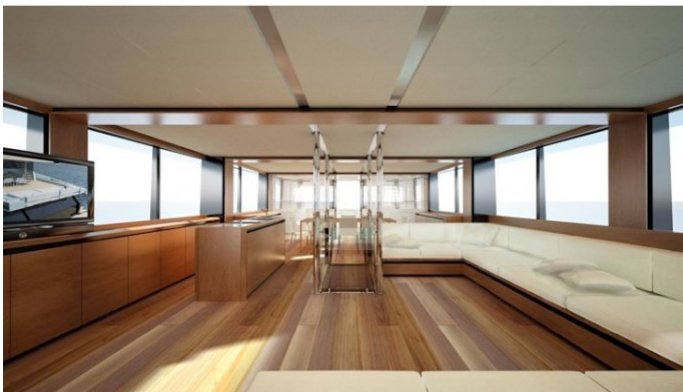

[CLICK HERE](#) 

or SCAN QR CODE

MORE PHOTOS, VIDEO OR INTERACTIVE DECK PLANS:

 [CLICK HERE](#)

KANGA YACHT CHARTER

Superyacht KANGA was built in 2012 by Wally. She is a 26.23m / 86ft 27 wallyace motor yacht with exterior design by Wally and interior styling by Wally. KANGA offers accommodation for up to 9 guests in 4 cabins with additional room for her crew of 5. She features a variety of amenities to ensure comfortable charter vacations, including Air Conditioning, WiFi connection on board, Air Conditioning, Stabilizers at Anchor and At anchor Stabilizers. She also carries an impressive collection of toys as listed below.

KANGA AMENITIES & TOYS

 AC	Air Conditioning	 Fishing	 Ipod Docking
 Kite Surf	Kite Surf	 Satellite TV	 Stabilizers
 Towable Toys	Towable Toys	 Wakeboard	 Water Ski
 Wi Fi	Wi Fi	 Wind Surf	

For a full up-to-date list of leisure facilities or amenities onboard Motor Yacht Kanga please contact your Yacht Charter Broker prior to booking your vacation. If there is a particular water toy that you would like, but it is not listed, then it may be possible to rent this equipment for you.