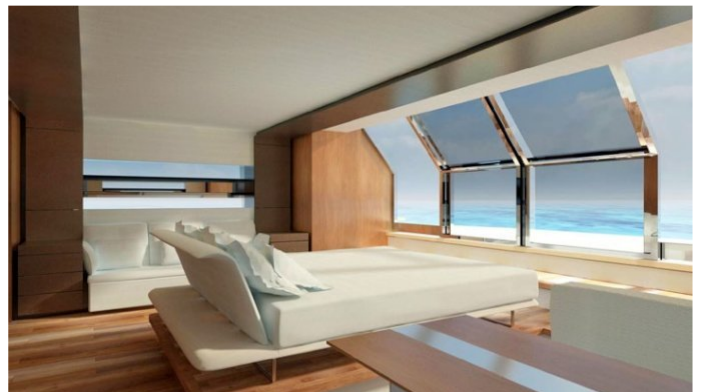

[CLICK HERE](#) 

or SCAN QR CODE

MORE PHOTOS, VIDEO OR INTERACTIVE DECK PLANS:

 [CLICK HERE](#)

KANGA YACHT CHARTER

Superyacht KANGA was built in 2012 by Wally. She is a 26.23m / 86ft 27 wallyace motor yacht with exterior design by Wally and interior styling by Wally. KANGA offers accommodation for up to 9 guests in 4 cabins with additional room for her crew of 5. She features a variety of amenities to ensure comfortable charter vacations, including Air Conditioning, WiFi connection on board, Air Conditioning, Stabilizers at Anchor and At anchor Stabilizers. She also carries an impressive collection of toys as listed below.

KANGA AMENITIES & TOYS

 AC	Air Conditioning	 Fishing	 Ipod Docking
 Kite Surf	Kite Surf	 Satellite TV	 Stabilizers
 Towable Toys	Towable Toys	 Wakeboard	 Water Ski
 Wi Fi	Wi Fi	 Wind Surf	

For a full up-to-date list of leisure facilities or amenities onboard Motor Yacht Kanga please contact your Yacht Charter Broker prior to booking your vacation. If there is a particular water toy that you would like, but it is not listed, then it may be possible to rent this equipment for you.