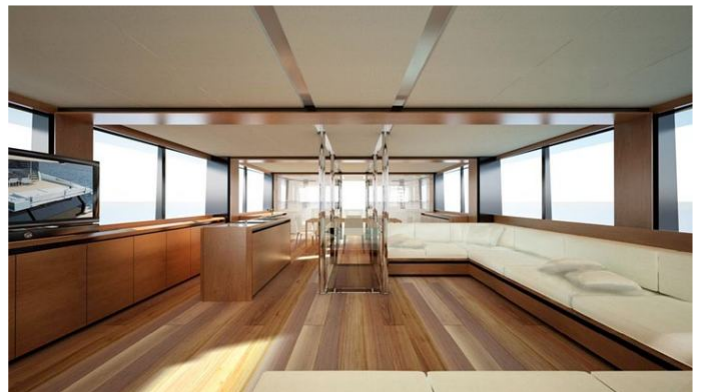

MORE PHOTOS, VIDEO OR INTERACTIVE DECK PLANS:

This document is not contractual. The yacht charters and their particulars displayed in the results above are displayed in good faith and whilst believed to be correct are not guaranteed. YachtCharterFleet.com does not warrant or assume any legal liability or responsibility for the accuracy, completeness, or usefulness of any information and/or images displayed. All information is subject to change without notice and is without warranty. Your preferred charter broker should provide you with yacht specifications, brochure and rates for your chosen dates during your charter yacht selection process. Starting prices are shown in a range of currencies for a one-week charter, unless otherwise indicated.