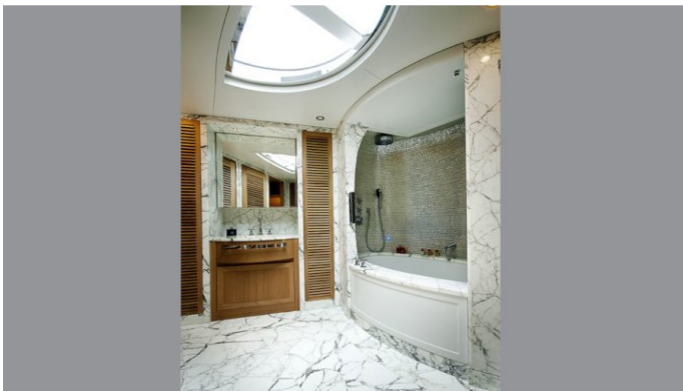

MORE PHOTOS, VIDEO OR INTERACTIVE DECK PLANS:

[CLICK HERE](#)

This document is not contractual. The yacht charters and their particulars displayed in the results above are displayed in good faith and whilst believed to be correct are not guaranteed. YachtCharterFleet.com does not warrant or assume any legal liability or responsibility for the accuracy, completeness, or usefulness of any information and/or images displayed. All information is subject to change without notice and is without warranty. Your preferred charter broker should provide you with yacht specifications, brochure and rates for your chosen dates during your charter yacht selection process. Starting prices are shown in a range of currencies for a one-week charter, unless otherwise indicated.