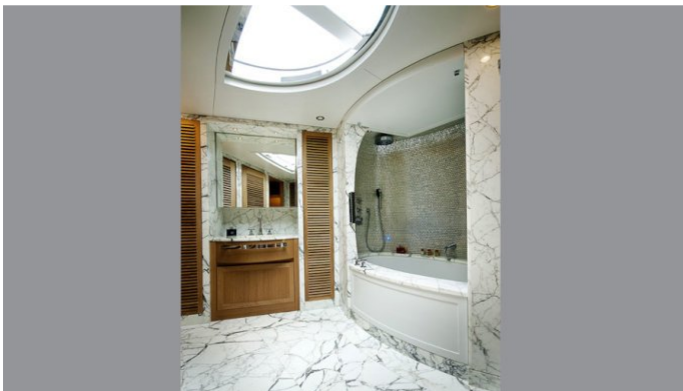

MORE PHOTOS, VIDEO OR INTERACTIVE DECK PLANS:

[CLICK HERE](#)