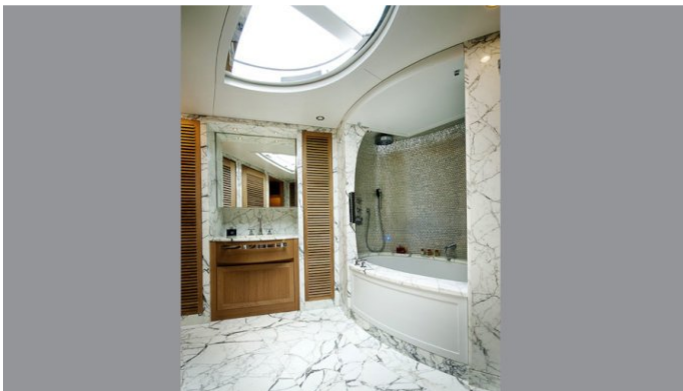

BELLE ISLE

Yacht Charter Details for 'Belle Isle', the 26.7m Superyacht built by Kingship

SPECIFICATIONS

LENGTH
26.7m / 88ft

BEAM DRAFT
7m / 23ft 2.2m / 7ft

YEAR
2010

CRUISING SPEED
9 Knots

ACCOMMODATION

BELLE ISLE YACHT CHARTER

Superyacht BELLE ISLE was built in 2010 by Kingship. She is a 26.7m / 88ft columbus 90 motor yacht with exterior design by Vripack and interior styling by Vripack. BELLE ISLE offers accommodation for up to 8 guests in 4 cabins with additional room for her crew of 4. She features a variety of amenities to ensure comfortable charter vacations, including Air Conditioning, WiFi connection on board, Deck Jacuzzi, Air Conditioning, Jacuzzi (on deck), Stabilizers at Anchor and At anchor Stabilizers. She also carries an impressive collection of toys as listed below.

BELLE ISLE AMENITIES & TOYS

Air Conditioning

Deck Jacuzzi

Stabilizers

Wi Fi

For a full up-to-date list of leisure facilities or amenities onboard Motor Yacht Belle Isle please contact your Yacht Charter Broker prior to booking your vacation. If there is a particular water toy that you would like, but it is not listed, then it may be possible to rent this equipment for you.