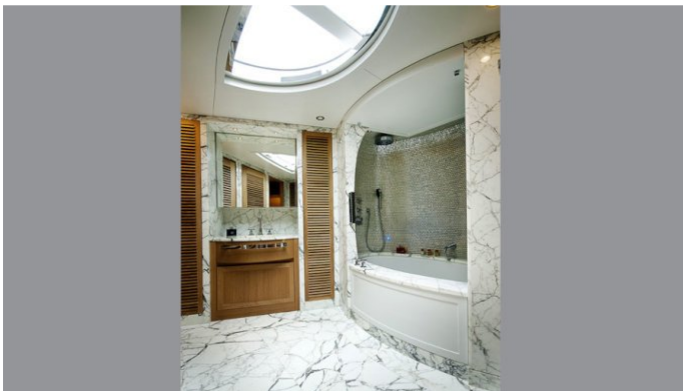

BELLE ISLE

Yacht Charter Details for 'Belle Isle', the 26.7m Superyacht built by Kingship

SPECIFICATIONS

LENGTH
26.7m / 88ft

BEAM DRAFT
7m / 23ft 2.2m / 7ft

YEAR
2010

CRUISING SPEED
9 Knots

ACCOMMODATION

or SCAN QR CODE

MORE PHOTOS, VIDEO OR INTERACTIVE DECK PLANS:

 [CLICK HERE](#)

BELLE ISLE YACHT CHARTER

Superyacht BELLE ISLE was built in 2010 by Kingship. She is a 26.7m / 88ft columbus 90 motor yacht with exterior design by Vripack and interior styling by Vripack. BELLE ISLE offers accommodation for up to 8 guests in 4 cabins with additional room for her crew of 4. She features a variety of amenities to ensure comfortable charter vacations, including Air Conditioning, WiFi connection on board, Deck Jacuzzi, Air Conditioning, Jacuzzi (on deck), Stabilizers at Anchor and At anchor Stabilizers. She also carries an impressive collection of toys as listed below.

BELLE ISLE AMENITIES & TOYS

Air Conditioning

Deck Jacuzzi

Stabilizers

Wi Fi

For a full up-to-date list of leisure facilities or amenities onboard Motor Yacht Belle Isle please contact your Yacht Charter Broker prior to booking your vacation. If there is a particular water toy that you would like, but it is not listed, then it may be possible to rent this equipment for you.